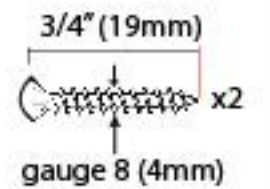

PRODUCT CODE 83822

HANDFORGED  
TRADITIONAL  
IRON MONGERY

Due to the hand crafted nature of our products all measurements are approximate and should be used as a guide only