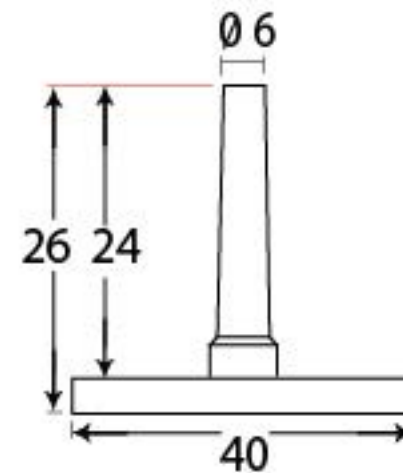

PRODUCT CODE 83822

HANDFORGED  
TRADITIONAL  
IRON MONGERY

Due to the hand crafted nature of our products all measurements are approximate and should be used as a guide only