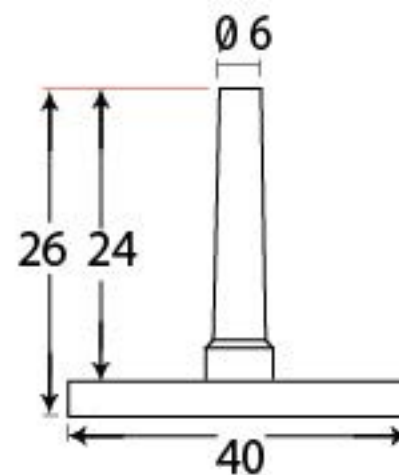

PRODUCT CODE 83823

HANDFORGED  
TRADITIONAL  
IRON MONGERY

Due to the hand crafted nature of our products all measurements are approximate and should be used as a guide only