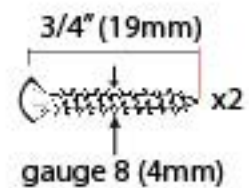

PRODUCT CODE 83823

HANDFORGED  
TRADITIONAL  
IRON MONGERY

Due to the hand crafted nature of our products all measurements are approximate and should be used as a guide only