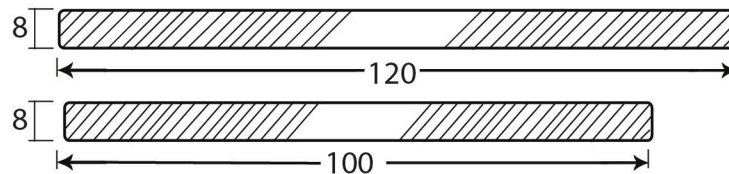

PRODUCT CODE 83838

HANDFORGED  
TRADITIONAL  
IRONMONGERY

Due to the hand crafted nature of our products all measurements are approximate and should be used as a guide only