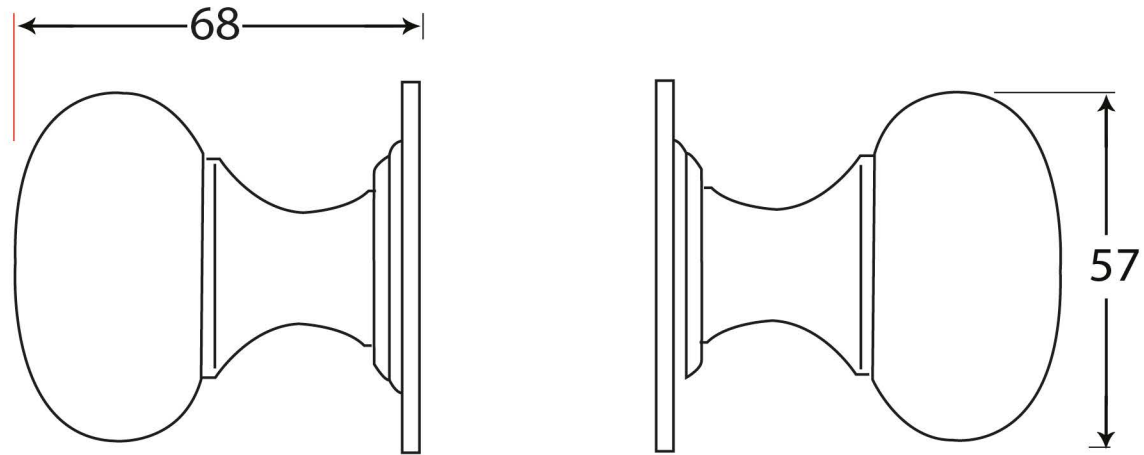

PRODUCT CODE 83838

HANDFORGED  
TRADITIONAL  
IRONMONGERY

Due to the hand crafted nature of our products all measurements are approximate and should be used as a guide only