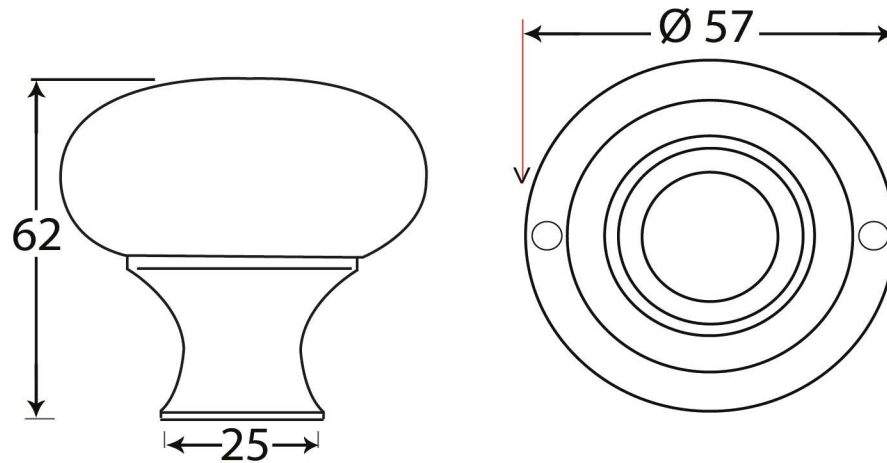

PRODUCT CODE 83838

HANDFORGED  
TRADITIONAL  
IRONMONGERY

Due to the hand crafted nature of our products all measurements are approximate and should be used as a guide only