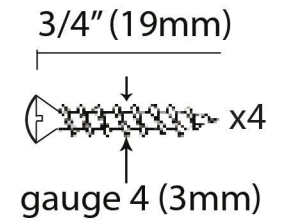

PRODUCT CODE 83838

HANDFORGED  
TRADITIONAL  
IRONMONGERY

Due to the hand crafted nature of our products all measurements are approximate and should be used as a guide only