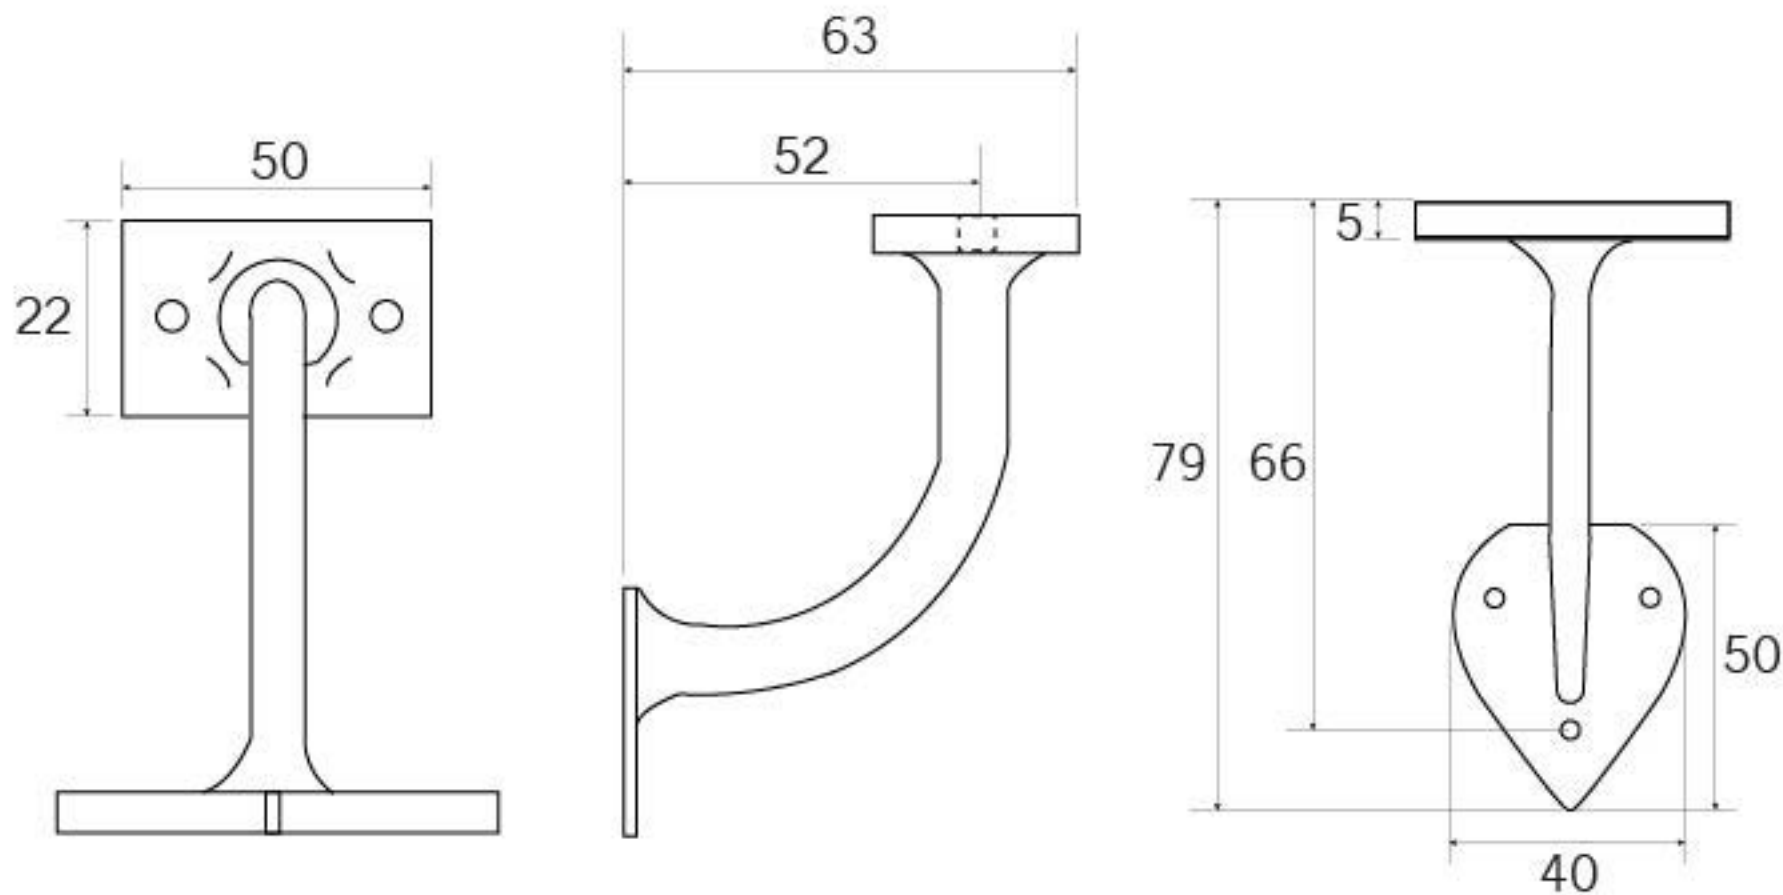

PRODUCT CODE 83840

1" (25mm)  
x 5  
gauge 8 (4.2mm)

HANDFORGED  
TRADITIONAL  
IRON MONGERY

Due to the hand crafted nature of our products all measurements are approximate and should be used as a guide only