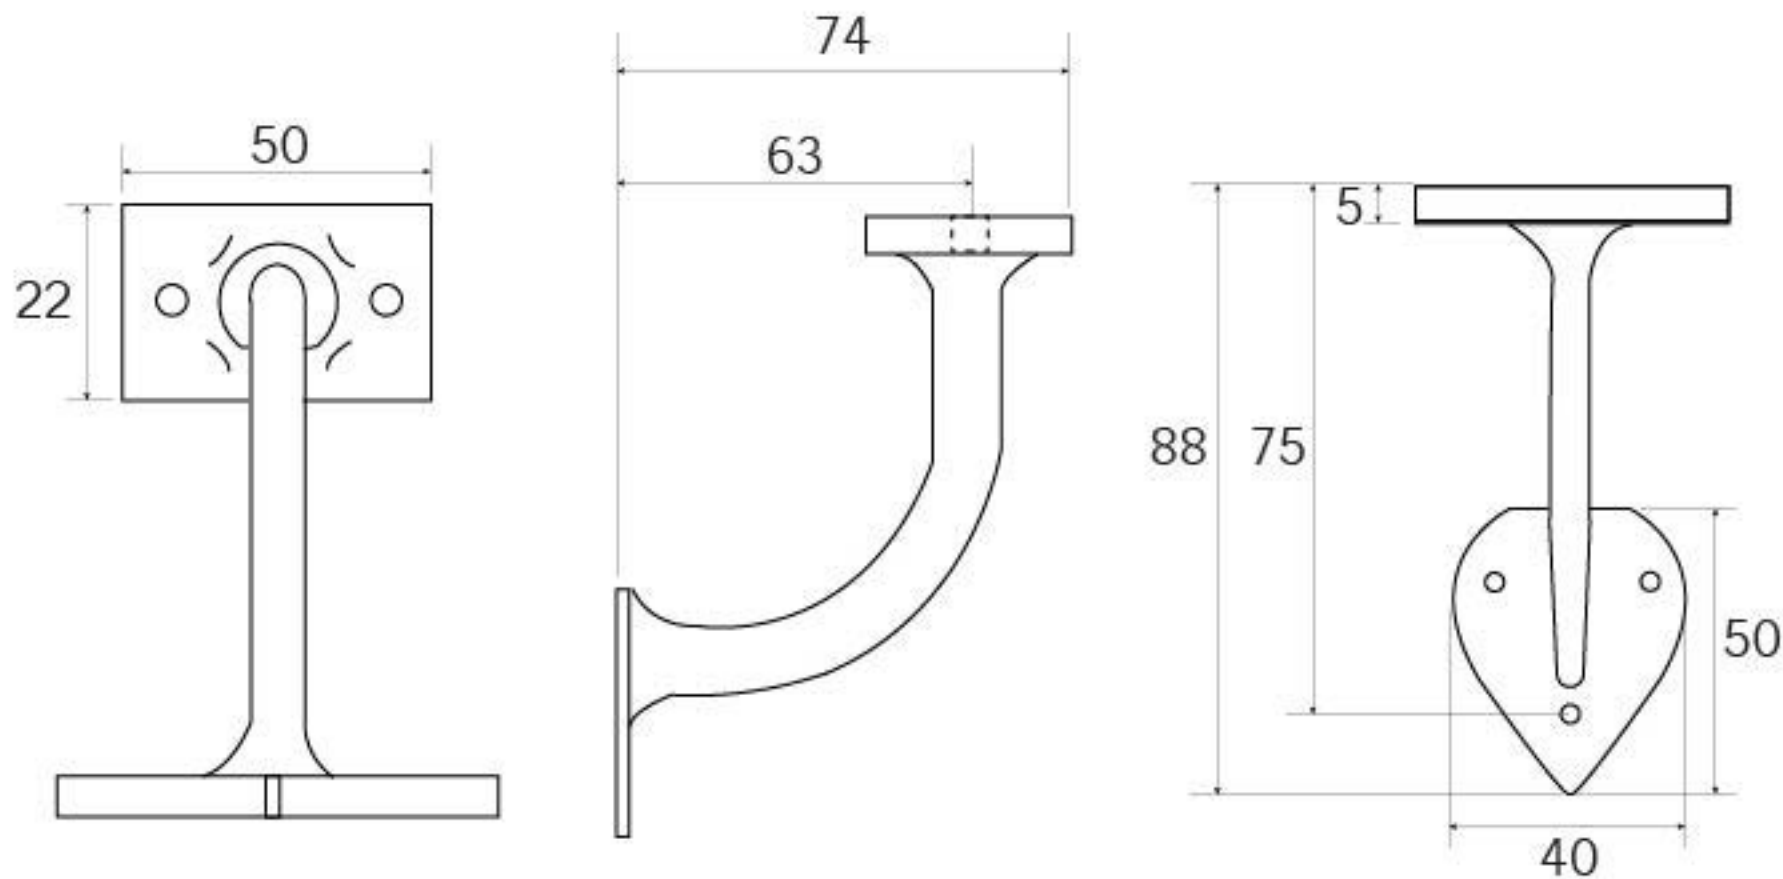

PRODUCT CODE 83841

1" (25mm)
x 5
gauge 8 (4.2mm)

HANDFORGED
TRADITIONAL
IRON MONGERY

Due to the hand crafted nature of our products all measurements are approximate and should be used as a guide only