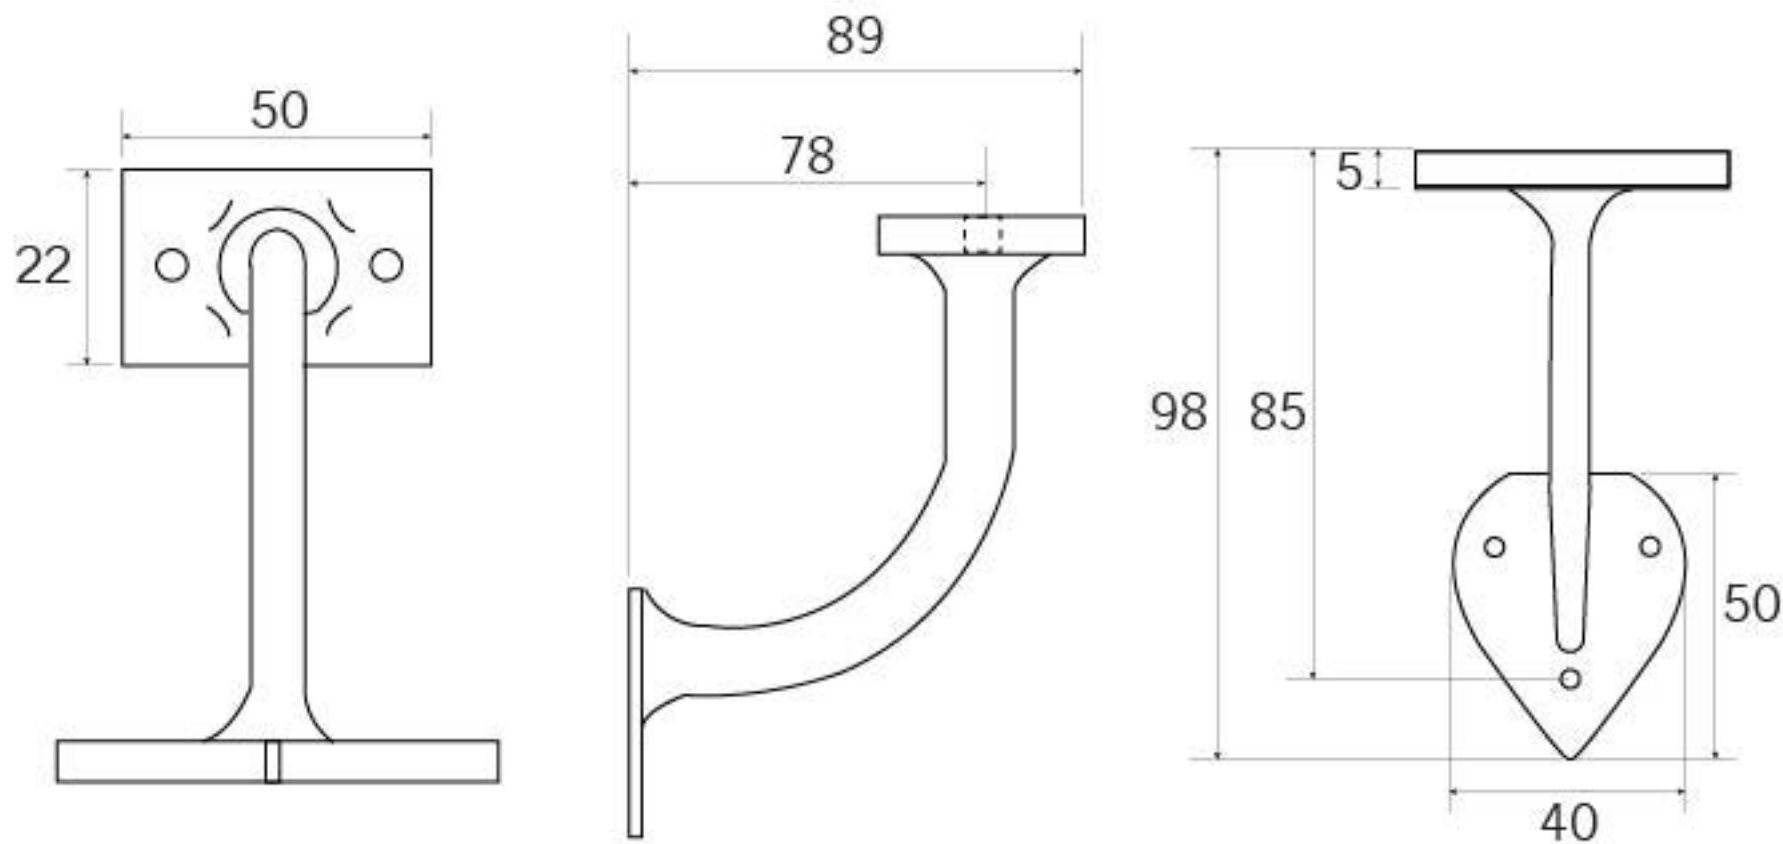

PRODUCT CODE 83842

1" (25mm)
x 5
gauge 8 (4.2mm)

HANDFORGED
TRADITIONAL
IRON MONGERY

Due to the hand crafted nature of our products all measurements are approximate and should be used as a guide only