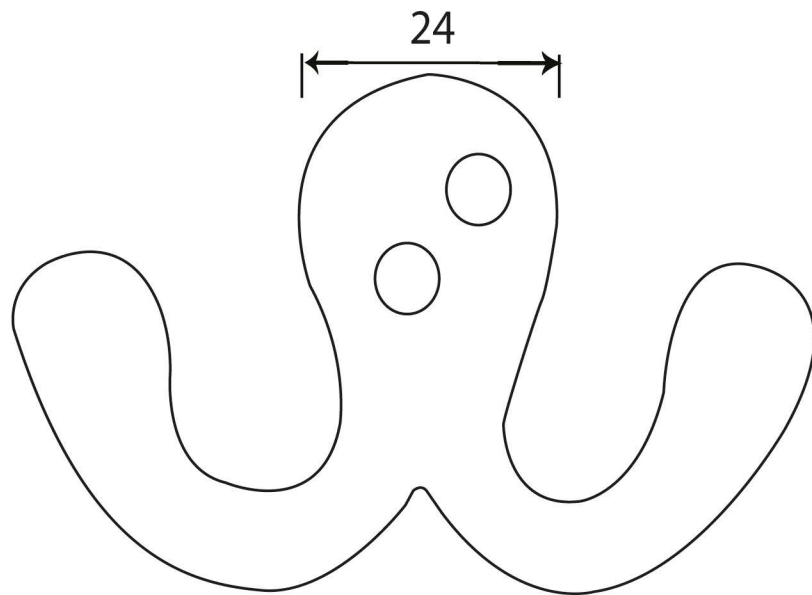

PRODUCT CODE 83843

HANDFORGED  
TRADITIONAL  
IRONMONGERY

Due to the hand crafted nature of our products all measurements are approximate and should be used as a guide only