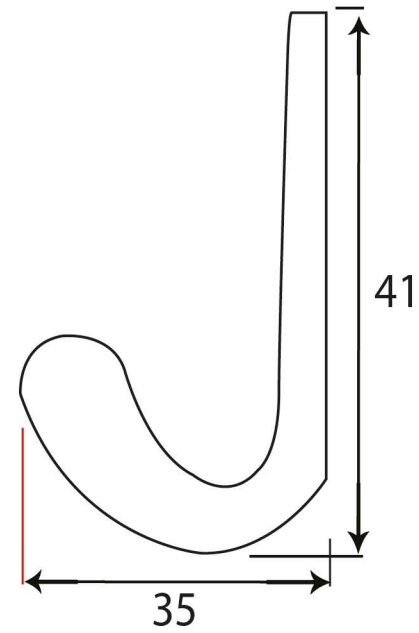

PRODUCT CODE 83843

HANDFORGED  
TRADITIONAL  
IRONMONGERY

Due to the hand crafted nature of our products all measurements are approximate and should be used as a guide only