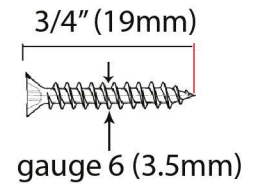

PRODUCT CODE 83843

HANDFORGED  
TRADITIONAL  
IRONMONGERY

Due to the hand crafted nature of our products all measurements are approximate and should be used as a guide only