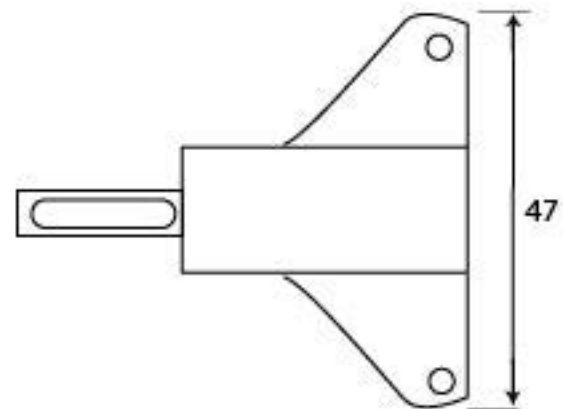

PRODUCT CODE 83844

HANDFORGED
TRADITIONAL
IRON MONGERY

Due to the hand crafted nature of our products all measurements are approximate and should be used as a guide only