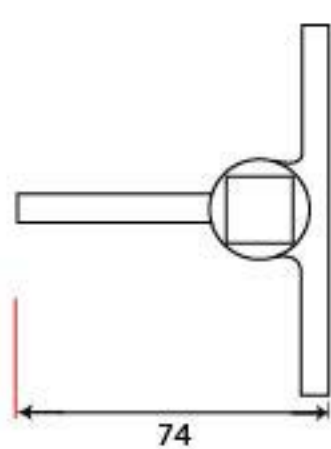

PRODUCT CODE 83844

HANDFORGED
TRADITIONAL
IRON MONGERY

Due to the hand crafted nature of our products all measurements are approximate and should be used as a guide only