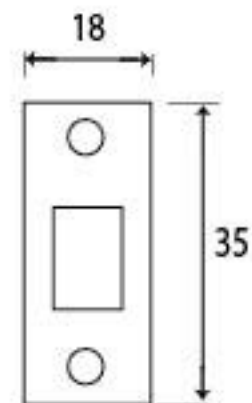

PRODUCT CODE 83844

HANDFORGED
TRADITIONAL
IRON MONGERY

Due to the hand crafted nature of our products all measurements are approximate and should be used as a guide only