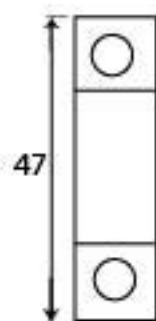

PRODUCT CODE 83844

HANDFORGED
TRADITIONAL
IRON MONGERY

Due to the hand crafted nature of our products all measurements are approximate and should be used as a guide only