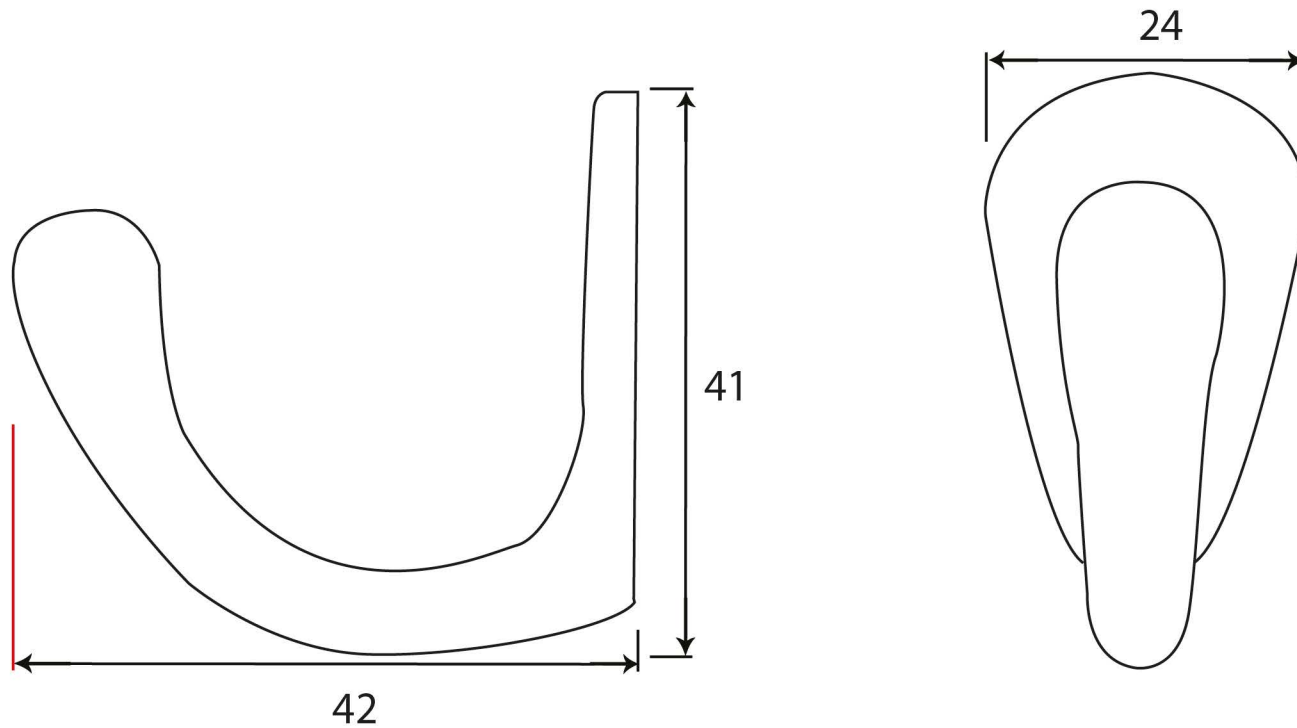

PRODUCT CODE 83845

HANDFORGED
TRADITIONAL
IRONMONGERY

Due to the hand crafted nature of our products all measurements are approximate and should be used as a guide only