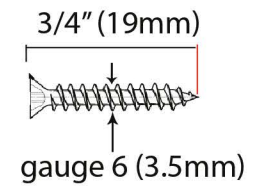

PRODUCT CODE 83845

HANDFORGED
TRADITIONAL
IRONMONGERY

Due to the hand crafted nature of our products all measurements are approximate and should be used as a guide only