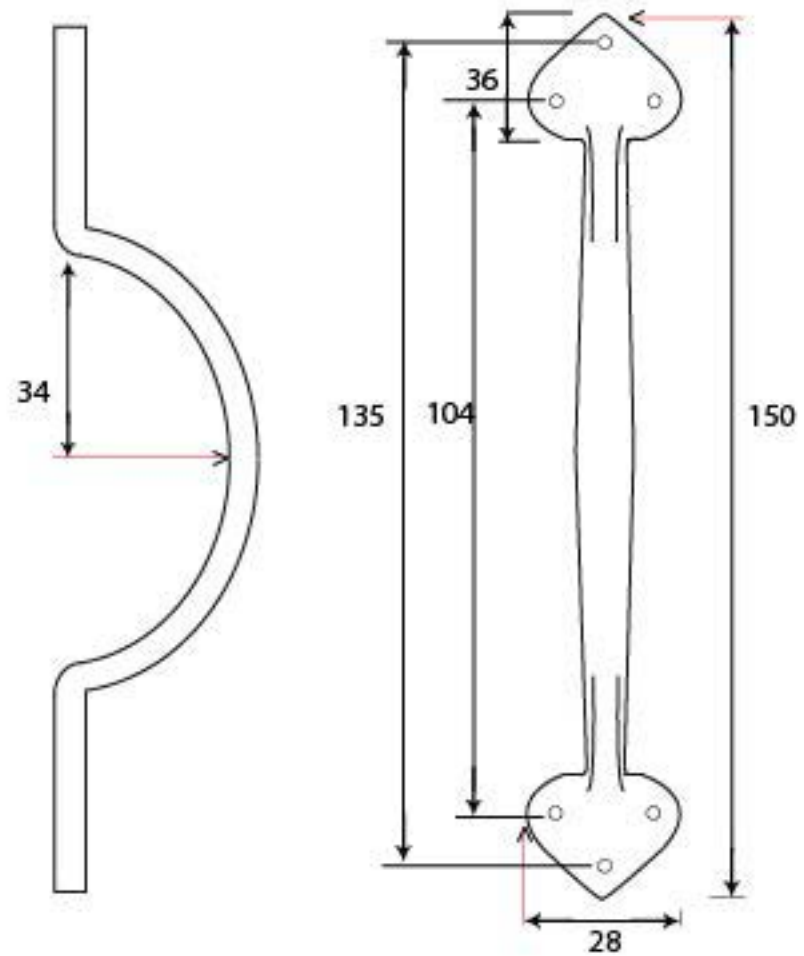

PRODUCT CODE 83846

HANDFORGED
TRADITIONAL
IRONMONGERY

Due to the hand crafted nature of our products all measurements are approximate and should be used as a guide only