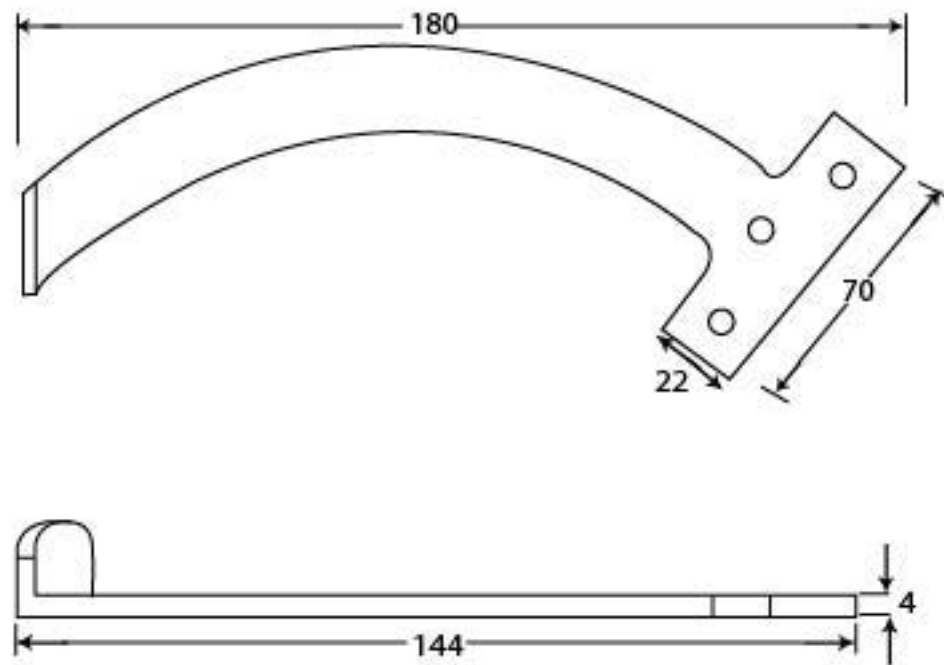

PRODUCT CODE 83847

HANDFORGED  
TRADITIONAL  
IRON MONGERY

Due to the hand crafted nature of our products all measurements are approximate and should be used as a guide only