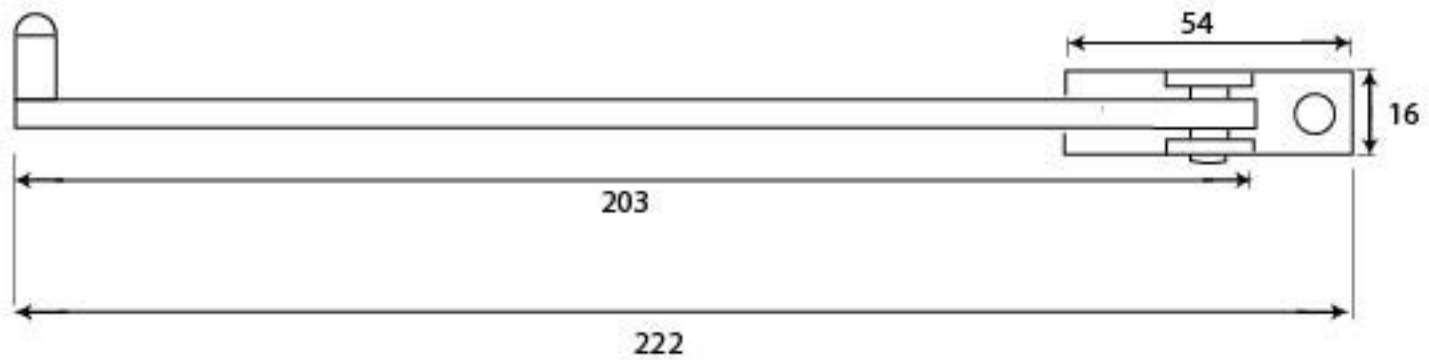

PRODUCT CODE 83848

HANDFORGED
TRADITIONAL
IRON MONGERY

Due to the hand crafted nature of our products all measurements are approximate and should be used as a guide only