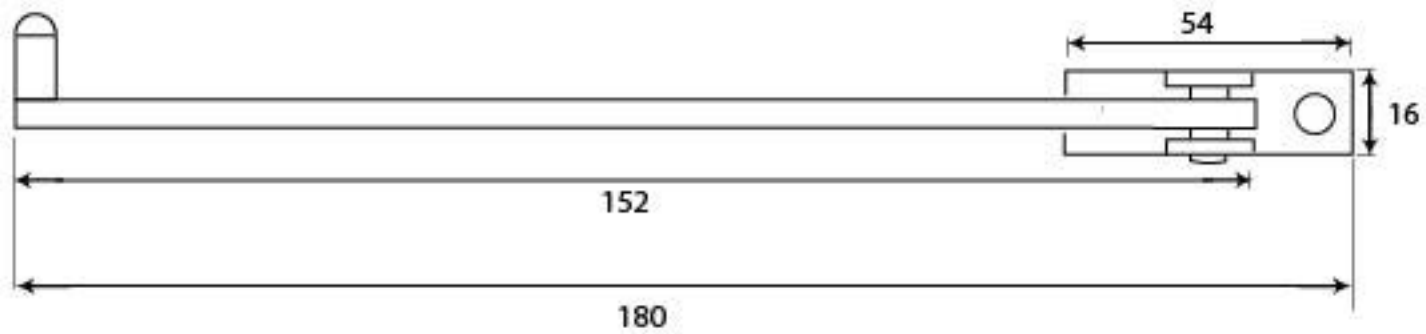

PRODUCT CODE 83849

HANDFORGED  
TRADITIONAL  
IRON MONGERY

Due to the hand crafted nature of our products all measurements are approximate and should be used as a guide only