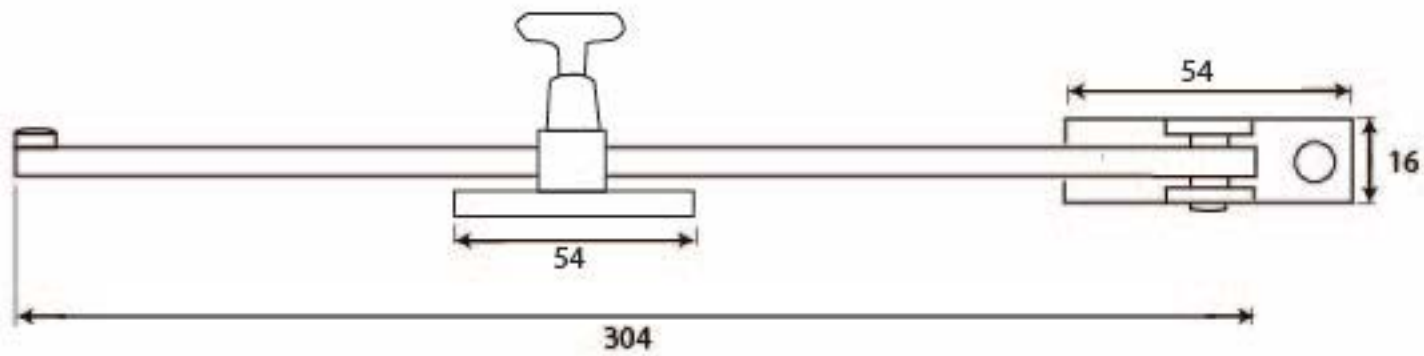

PRODUCT CODE 83852

HANDFORGED
TRADITIONAL
IRONMONGERY

Due to the hand crafted nature of our products all measurements are approximate and should be used as a guide only