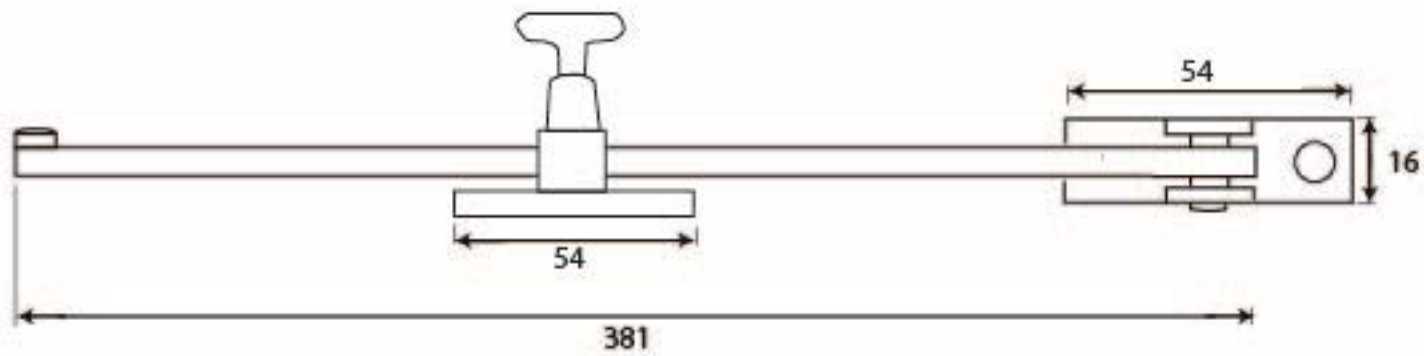

PRODUCT CODE 83853

HANDFORGED
TRADITIONAL
IRONMONGERY

Due to the hand crafted nature of our products all measurements are approximate and should be used as a guide only