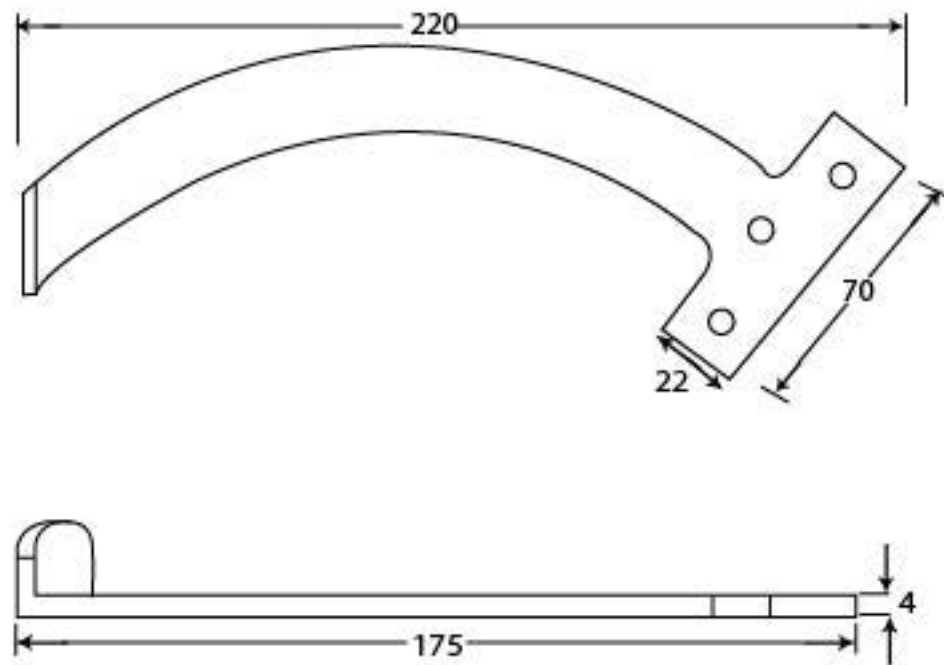

PRODUCT CODE 83854

HANDFORGED
TRADITIONAL
IRON MONGERY

Due to the hand crafted nature of our products all measurements are approximate and should be used as a guide only