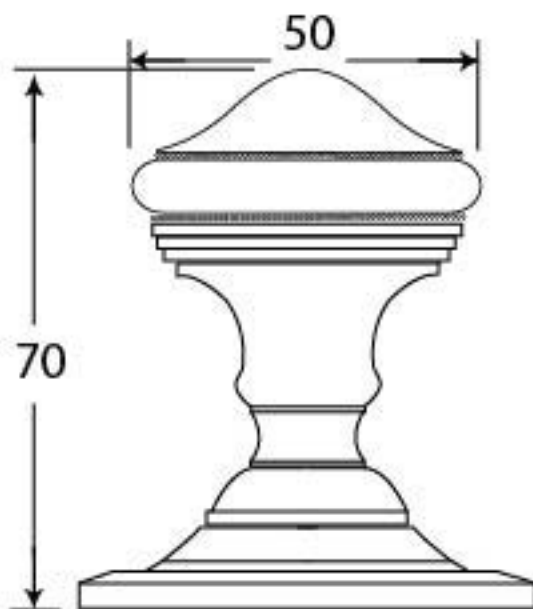

PRODUCT CODE 83861

3/4" (19mm)  
x8  
gauge 4 (3mm)

HANDFORGED  
TRADITIONAL  
IRON MONGERY

Due to the hand crafted nature of our products all measurements are approximate and should be used as a guide only