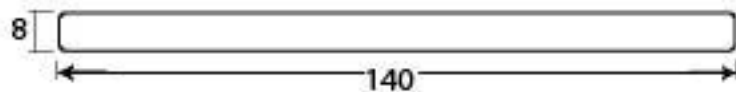

PRODUCT CODE 83861

3/4" (19mm)  
x8  
gauge 4 (3mm)

HANDFORGED  
TRADITIONAL  
IRON MONGERY

Due to the hand crafted nature of our products all measurements are approximate and should be used as a guide only