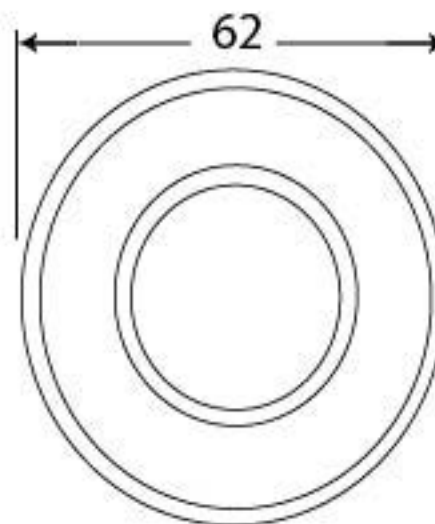

PRODUCT CODE 83861

3/4" (19mm)  
x8  
gauge 4 (3mm)

HANDFORGED  
TRADITIONAL  
IRON MONGERY

Due to the hand crafted nature of our products all measurements are approximate and should be used as a guide only