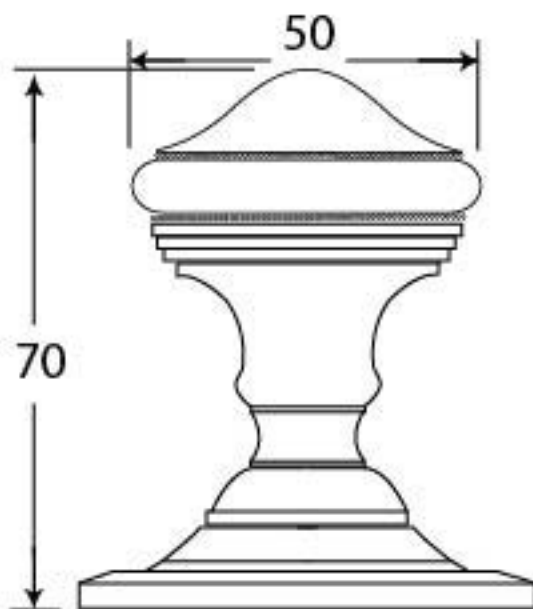

PRODUCT CODE 83862

3/4" (19mm)
x8
gauge 4 (3mm)

HANDFORGED
TRADITIONAL
IRON MONGERY

Due to the hand crafted nature of our products all measurements are approximate and should be used as a guide only