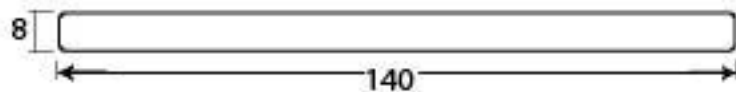

PRODUCT CODE 83862

3/4" (19mm)
x8
gauge 4 (3mm)

HANDFORGED
TRADITIONAL
IRON MONGERY

Due to the hand crafted nature of our products all measurements are approximate and should be used as a guide only