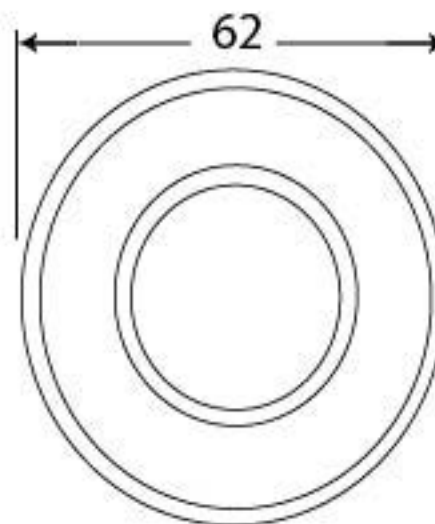

PRODUCT CODE 83862

3/4" (19mm)
x8
gauge 4 (3mm)

HANDFORGED
TRADITIONAL
IRON MONGERY

Due to the hand crafted nature of our products all measurements are approximate and should be used as a guide only