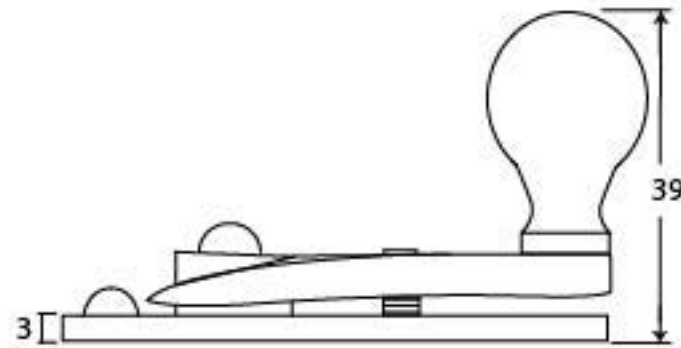

PRODUCT CODE 83889

3/4" (19mm)
x5
gauge 4 (3mm)

HANDFORGED
TRADITIONAL
IRON MONGERY

Due to the hand crafted nature of our products all measurements are approximate and should be used as a guide only