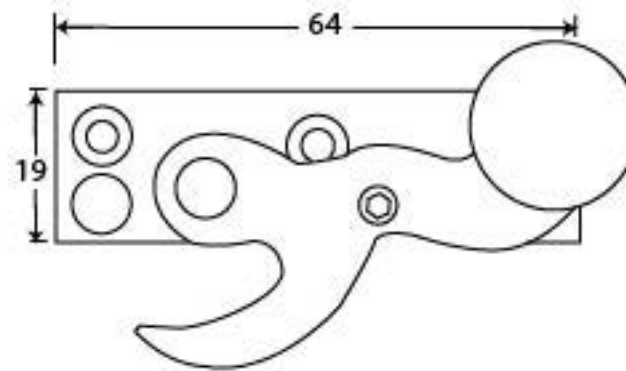

PRODUCT CODE 83889

3/4" (19mm)
x5
gauge 4 (3mm)

HANDFORGED
TRADITIONAL
IRON MONGERY

Due to the hand crafted nature of our products all measurements are approximate and should be used as a guide only