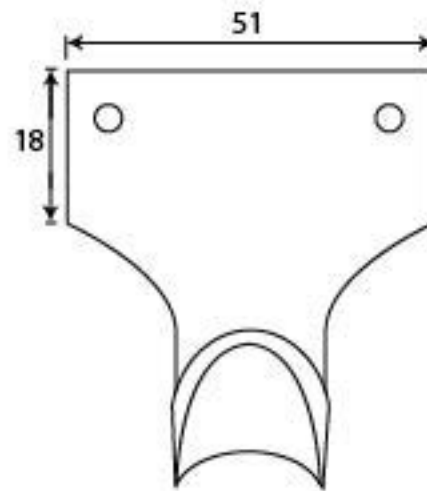

PRODUCT CODE 83890

3/4" (19mm)  
x2  
gauge 8 (4mm)

HANDFORGED  
TRADITIONAL  
IRON MONGERY

Due to the hand crafted nature of our products all measurements are approximate and should be used as a guide only