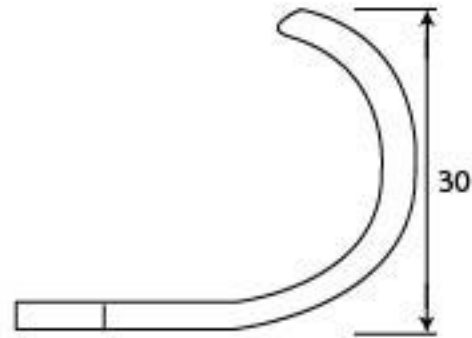

PRODUCT CODE 83890

3/4" (19mm)  
x2  
gauge 8 (4mm)

HANDFORGED  
TRADITIONAL  
IRON MONGERY

Due to the hand crafted nature of our products all measurements are approximate and should be used as a guide only