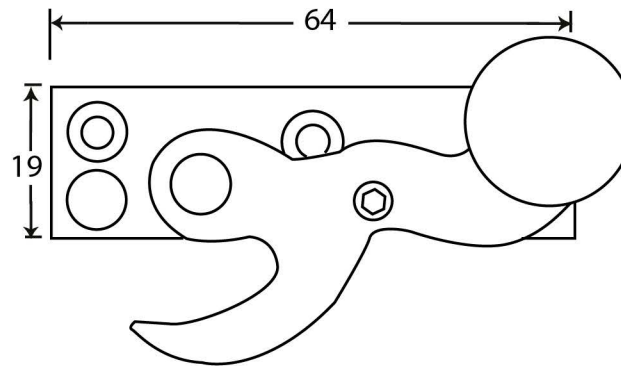

PRODUCT CODE 83892

HANDFORGED
TRADITIONAL
IRONMONGERY

Due to the hand crafted nature of our products all measurements are approximate and should be used as a guide only