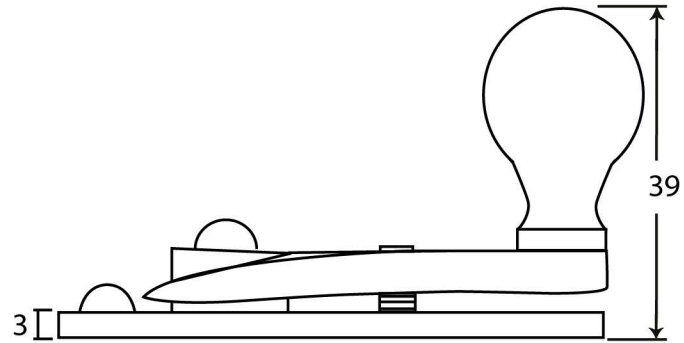

PRODUCT CODE 83892

HANDFORGED
TRADITIONAL
IRONMONGERY

Due to the hand crafted nature of our products all measurements are approximate and should be used as a guide only