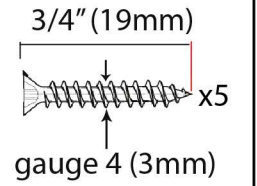

PRODUCT CODE 83892

HANDFORGED
TRADITIONAL
IRONMONGERY

Due to the hand crafted nature of our products all measurements are approximate and should be used as a guide only