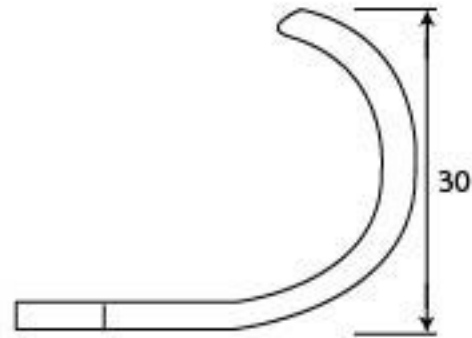

PRODUCT CODE 83893

3/4" (19mm)
x2
gauge 8 (4mm)

HANDFORGED
TRADITIONAL
IRON MONGERY

Due to the hand crafted nature of our products all measurements are approximate and should be used as a guide only