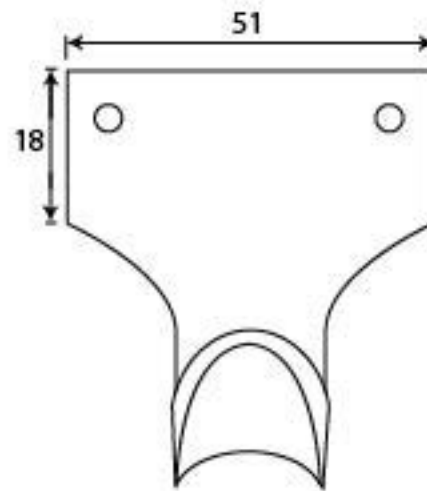

PRODUCT CODE 83893

3/4" (19mm)
x2
gauge 8 (4mm)

HANDFORGED
TRADITIONAL
IRON MONGERY

Due to the hand crafted nature of our products all measurements are approximate and should be used as a guide only