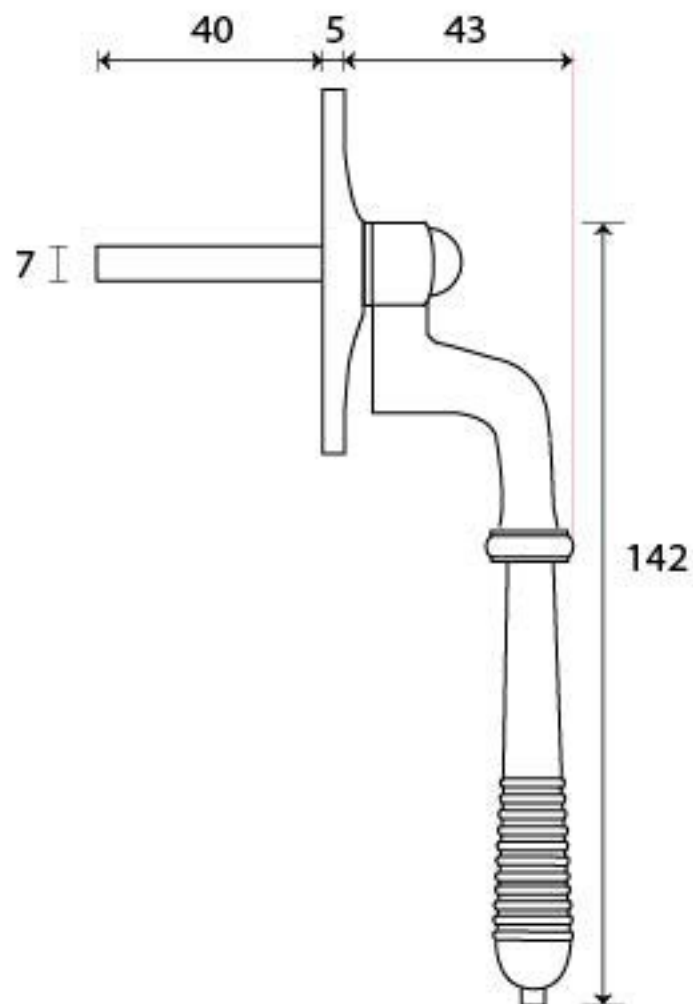

PRODUCT CODE 83913

M 5
ESPAG

HANDFORGED
TRADITIONAL
IRON MONGERY

Due to the hand crafted nature of our products all measurements are approximate and should be used as a guide only