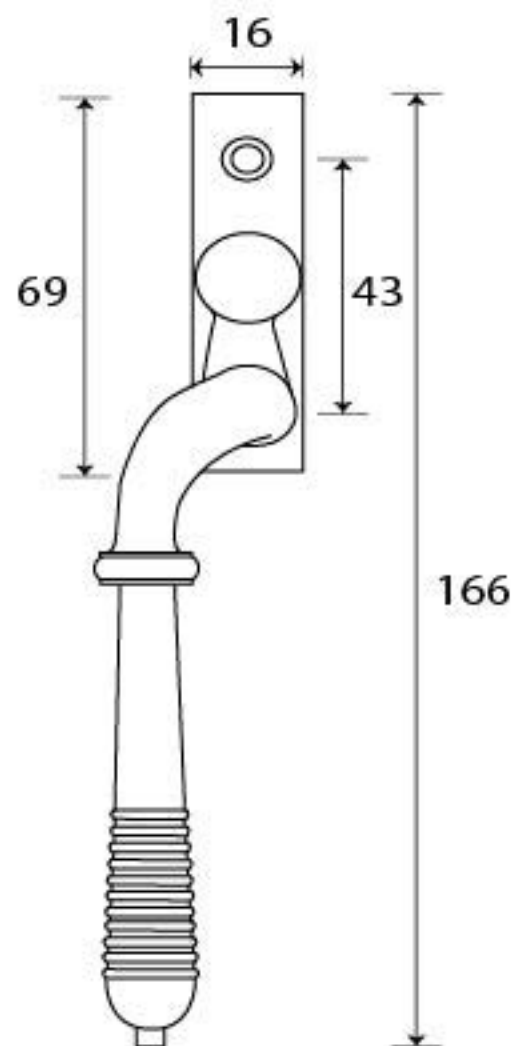

PRODUCT CODE 83913

M 5
ESPAG

HANDFORGED
TRADITIONAL
IRON MONGERY

Due to the hand crafted nature of our products all measurements are approximate and should be used as a guide only