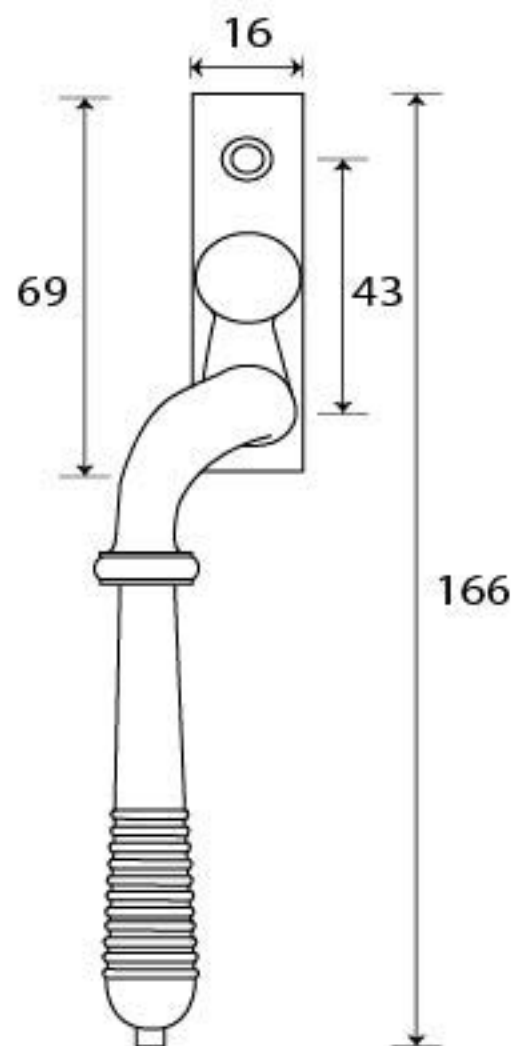

PRODUCT CODE 83914

M 5  
ESPAG

HANDFORGED  
TRADITIONAL  
IRON MONGERY

Due to the hand crafted nature of our products all measurements are approximate and should be used as a guide only