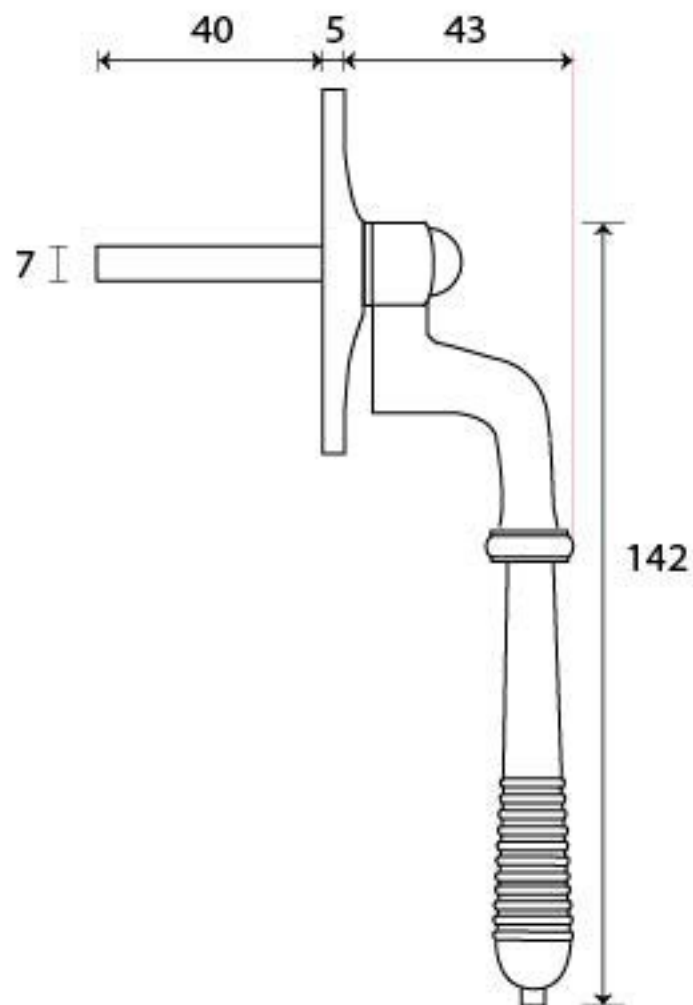

PRODUCT CODE 83914

M 5  
ESPAG

HANDFORGED  
TRADITIONAL  
IRON MONGERY

Due to the hand crafted nature of our products all measurements are approximate and should be used as a guide only