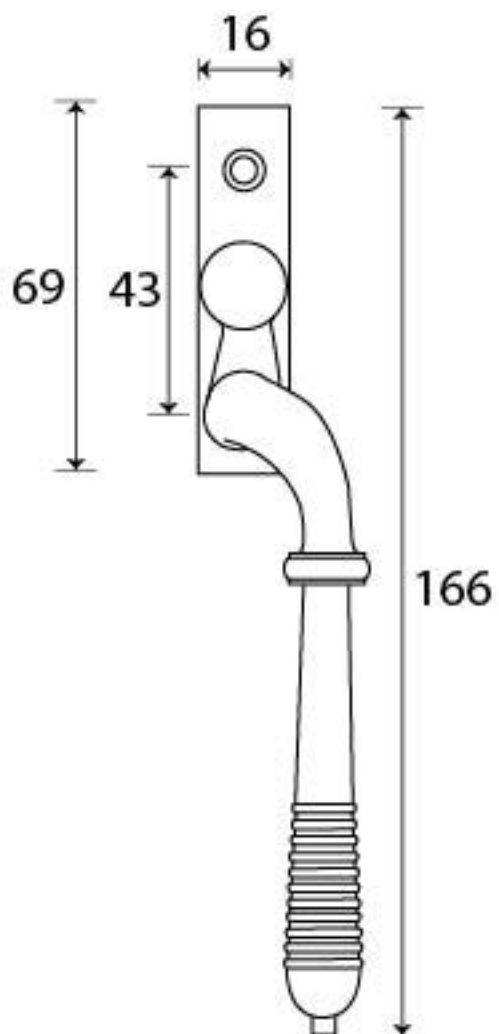

PRODUCT CODE 83915

M 5
ESPAG.

HANDFORGED
TRADITIONAL
IRON MONGERY

Due to the hand crafted nature of our products all measurements are approximate and should be used as a guide only