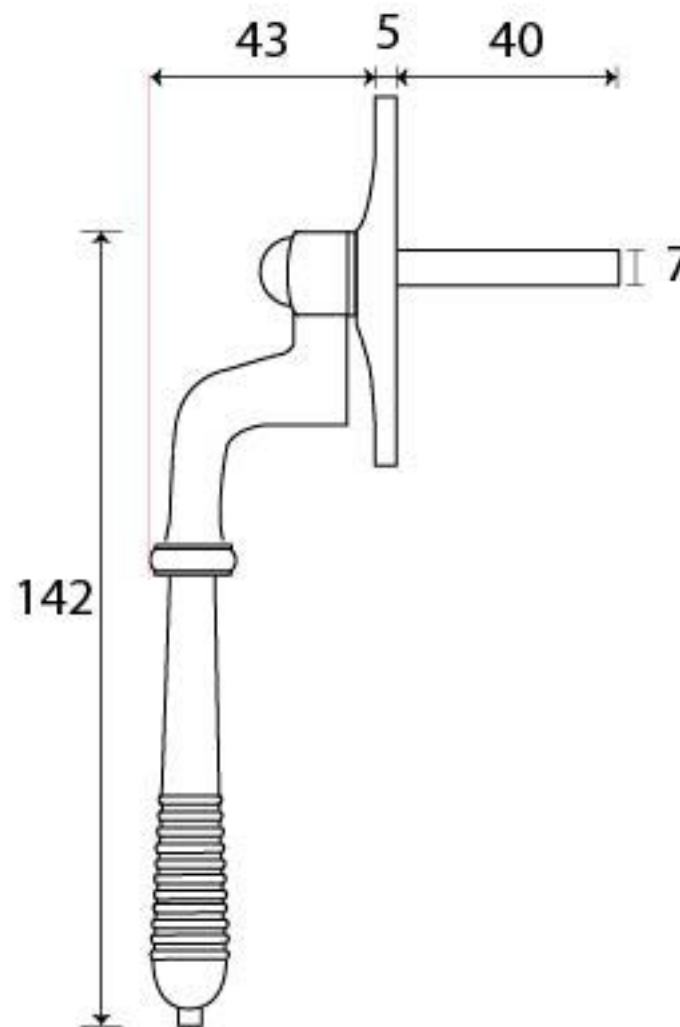

PRODUCT CODE 83915

M 5
ESPAG.

HANDFORGED
TRADITIONAL
IRON MONGERY

Due to the hand crafted nature of our products all measurements are approximate and should be used as a guide only