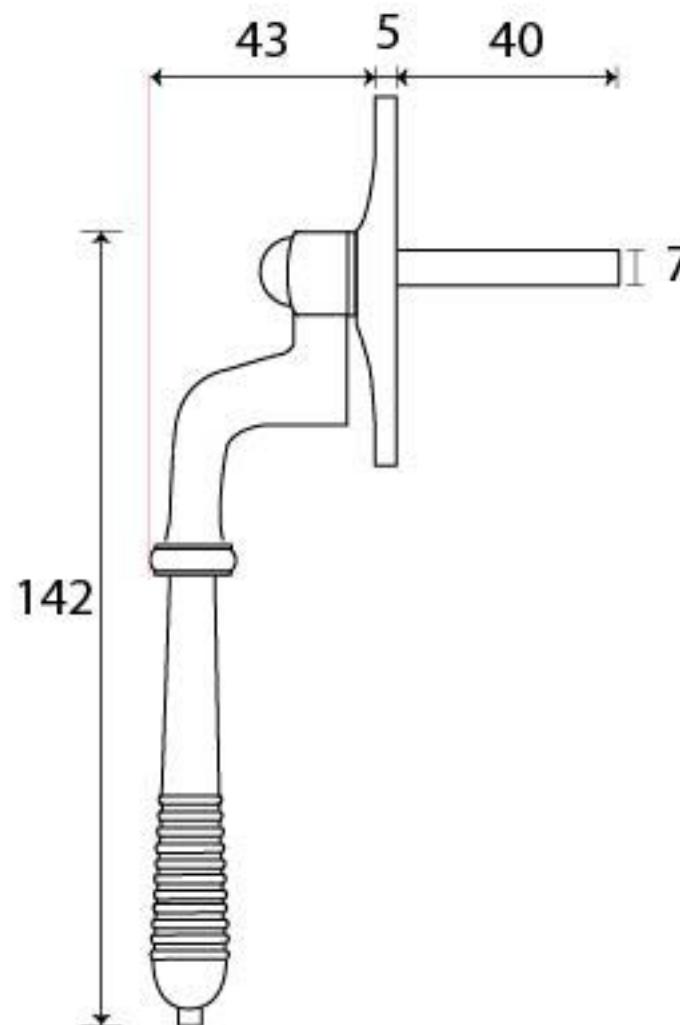

PRODUCT CODE 83916

M 5
ESPAG.

HANDFORGED
TRADITIONAL
IRON MONGERY

Due to the hand crafted nature of our products all measurements are approximate and should be used as a guide only