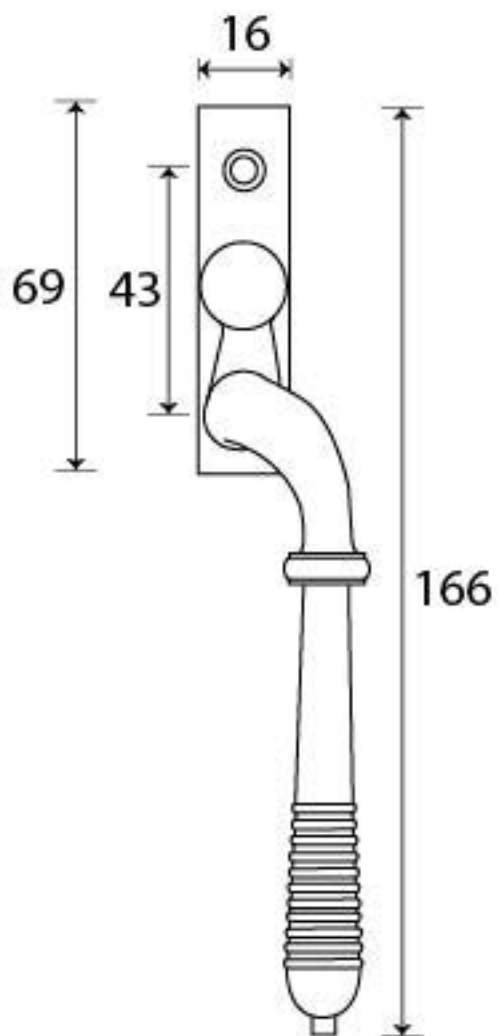

PRODUCT CODE 83916

M 5
ESPAG.

HANDFORGED
TRADITIONAL
IRON MONGERY

Due to the hand crafted nature of our products all measurements are approximate and should be used as a guide only