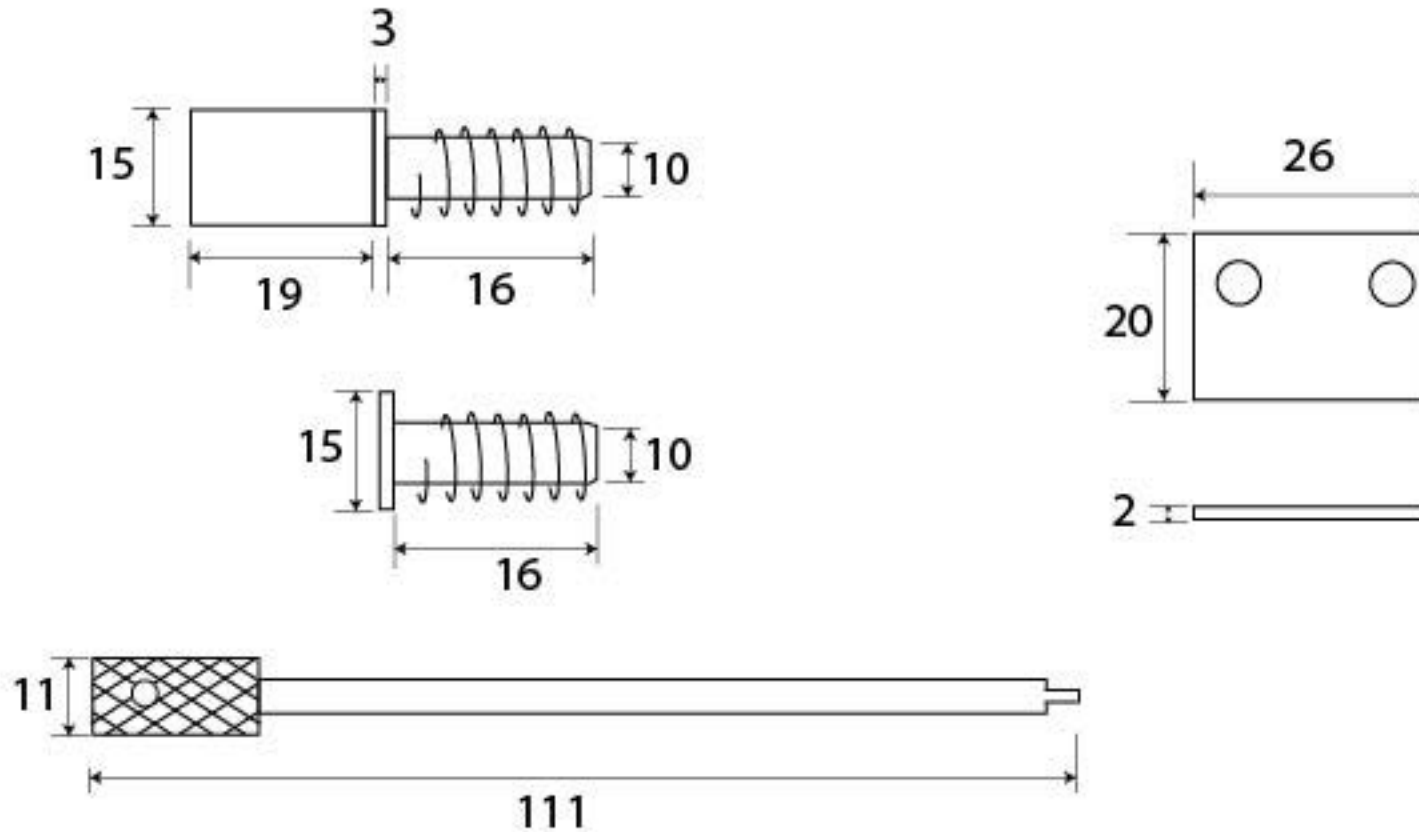

PRODUCT CODE 83941

HANDFORGED
TRADITIONAL
IRON MONGERY

Due to the hand crafted nature of our products all measurements are approximate and should be used as a guide only