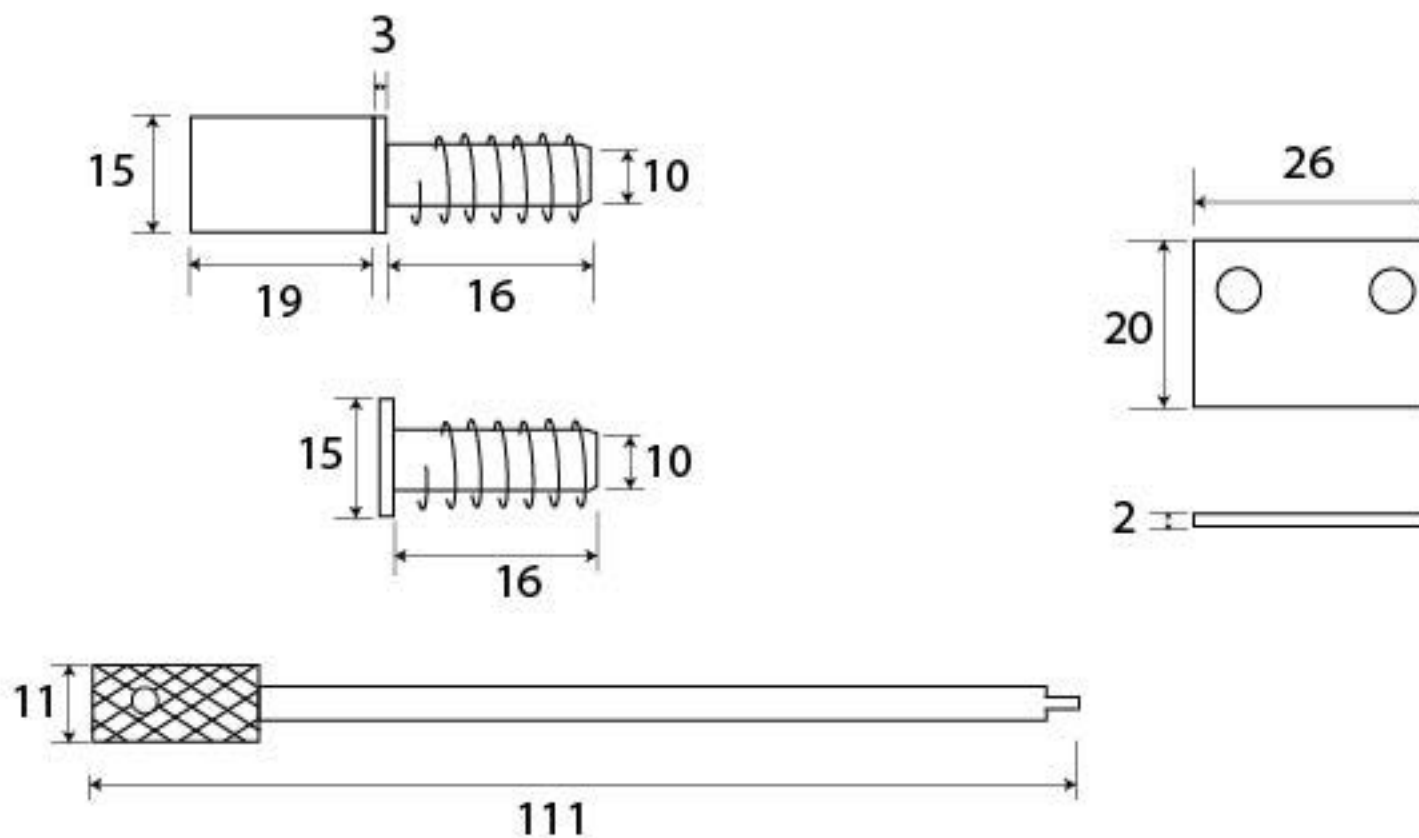

PRODUCT CODE 83942

HANDFORGED
TRADITIONAL
IRONMONGERY

Due to the hand crafted nature of our products all measurements are approximate and should be used as a guide only