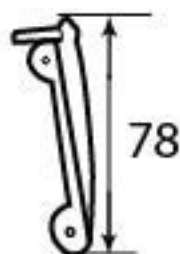

PRODUCT CODE 83963

1/2" (13mm)

⊕ x4  
↑  
gauge 4 (3mm)

HANDFORGED  
TRADITIONAL  
IRON MONGERY

Due to the hand crafted nature of our products all measurements are approximate and should be used as a guide only