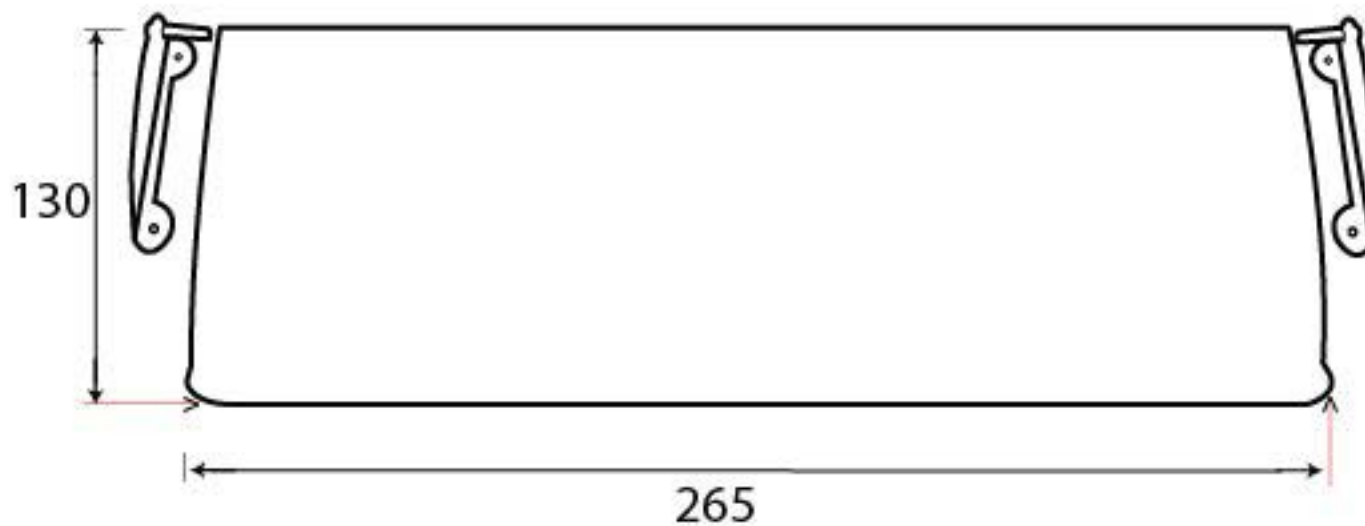

PRODUCT CODE 83963

1/2" (13mm)

⊕ x4  
↑  
gauge 4 (3mm)

HANDFORGED  
TRADITIONAL  
IRON MONGERY

Due to the hand crafted nature of our products all measurements are approximate and should be used as a guide only