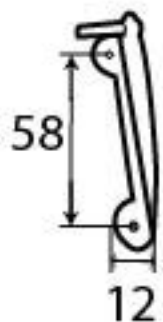

PRODUCT CODE 83963

1/2" (13mm)

⊕ x4  
↑  
gauge 4 (3mm)

HANDFORGED  
TRADITIONAL  
IRON MONGERY

Due to the hand crafted nature of our products all measurements are approximate and should be used as a guide only