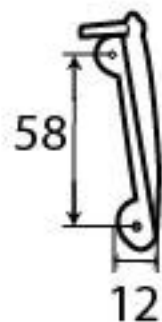

PRODUCT CODE 83964

1/2" (13mm)

⊕  x4
↑
gauge 4 (3mm)

HANDFORGED
TRADITIONAL
IRON MONGERY

Due to the hand crafted nature of our products all measurements are approximate and should be used as a guide only