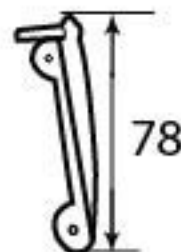

PRODUCT CODE 83964

1/2" (13mm)

⊕  x4
↑
gauge 4 (3mm)

HANDFORGED
TRADITIONAL
IRON MONGERY

Due to the hand crafted nature of our products all measurements are approximate and should be used as a guide only