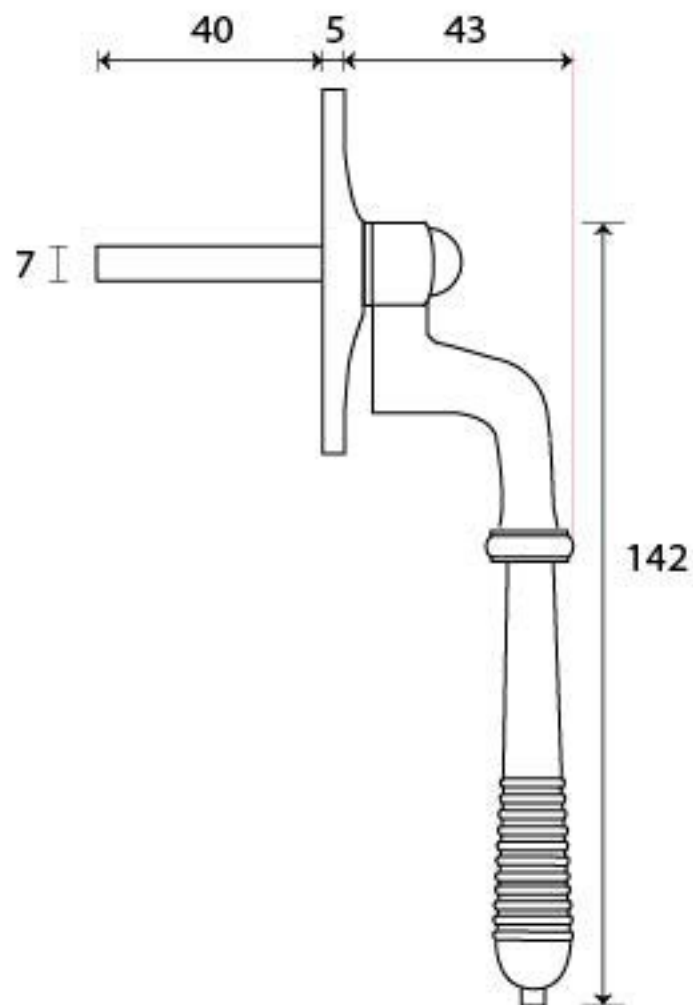

PRODUCT CODE 83972

M 5
ESPAG

HANDFORGED
TRADITIONAL
IRON MONGERY

Due to the hand crafted nature of our products all measurements are approximate and should be used as a guide only