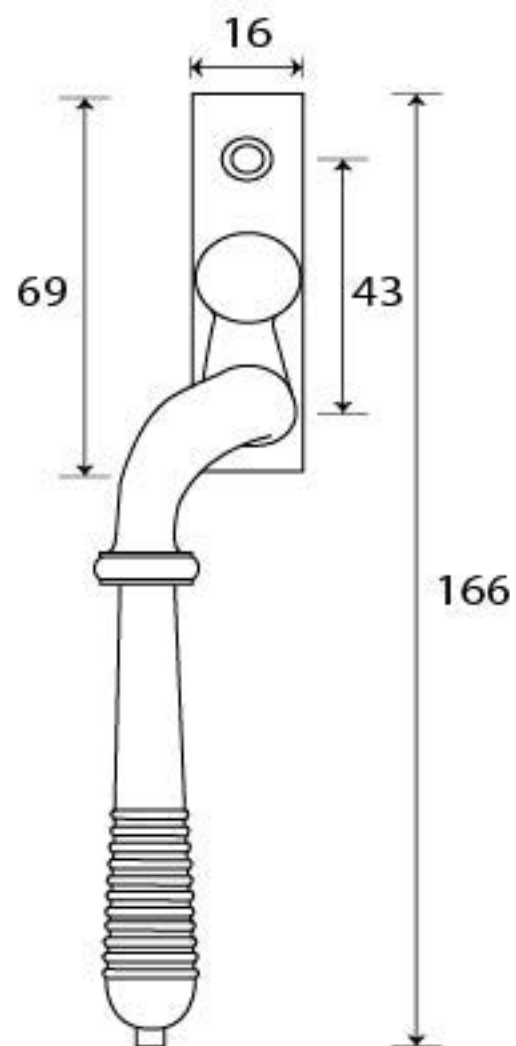

PRODUCT CODE 83972

M 5
ESPAG

HANDFORGED
TRADITIONAL
IRON MONGERY

Due to the hand crafted nature of our products all measurements are approximate and should be used as a guide only