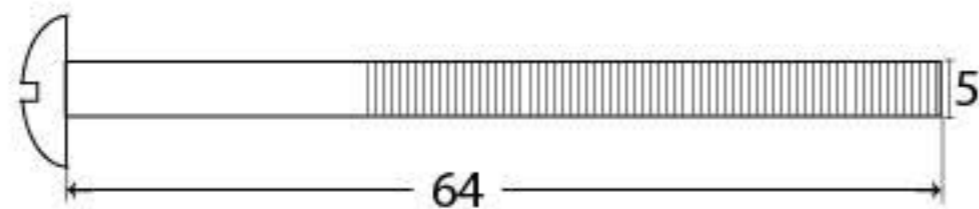

PRODUCT CODE 90029

HANDFORGED
TRADITIONAL
IRONMONGERY

Due to the hand crafted nature of our products all measurements are approximate and should be used as a guide only