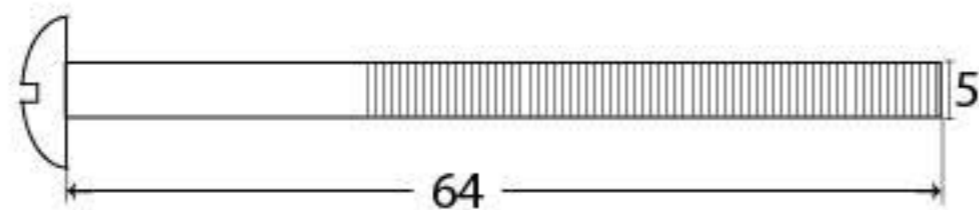

PRODUCT CODE 90031

HANDFORGED
TRADITIONAL
IRONMONGERY

Due to the hand crafted nature of our products all measurements are approximate and should be used as a guide only