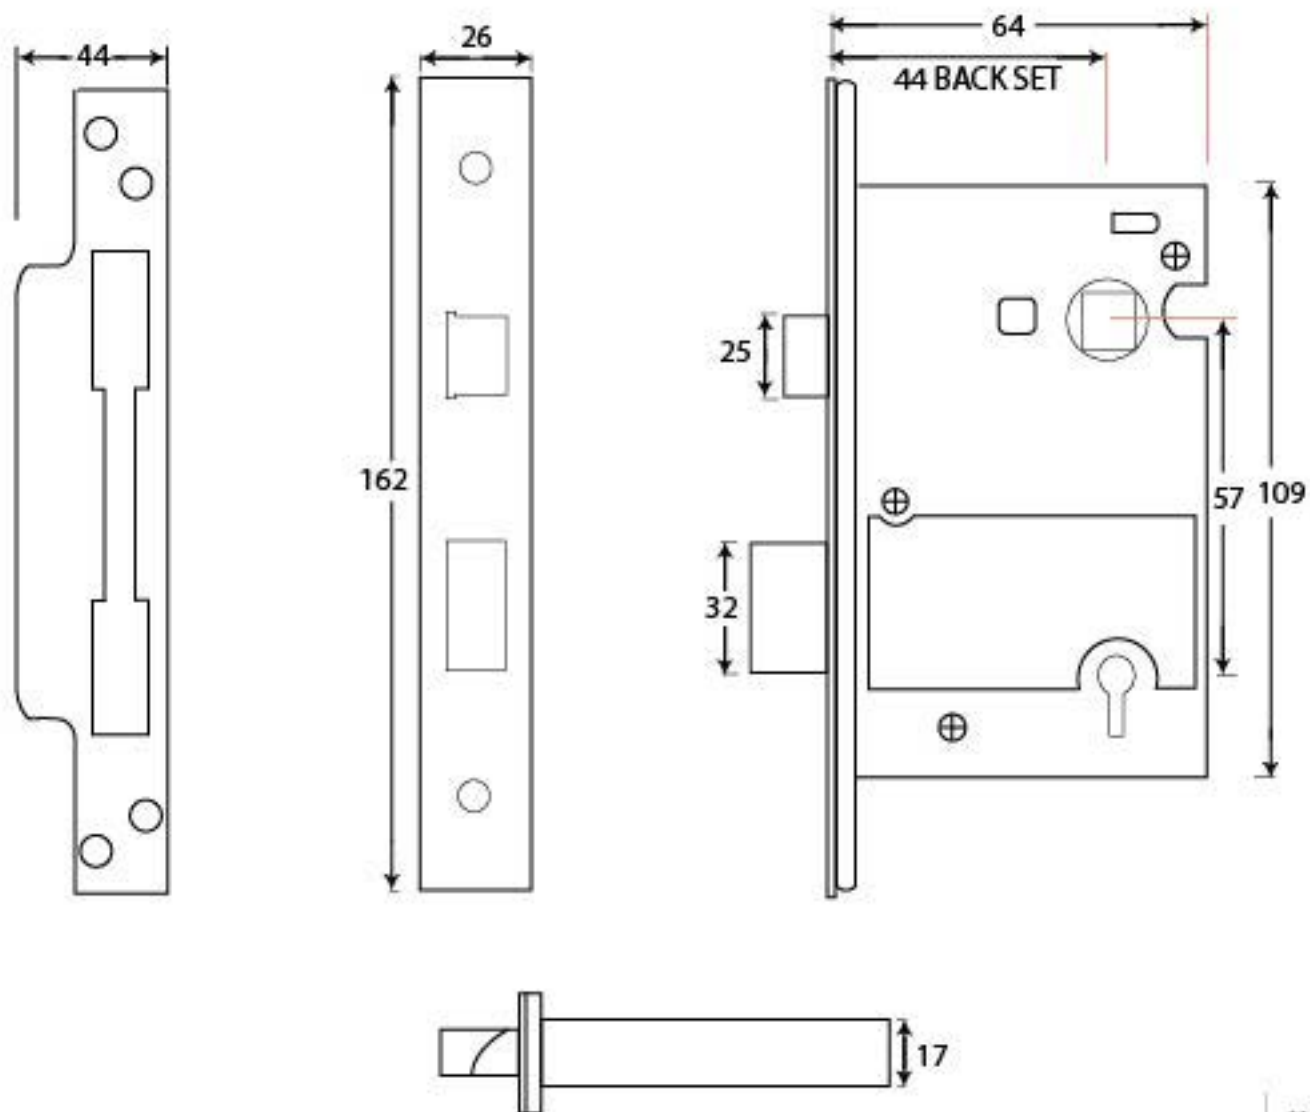

PRODUCT CODE 90052

HANDFORGED
TRADITIONAL
IRON MONGERY

Due to the hand crafted nature of our products all measurements are approximate and should be used as a guide only