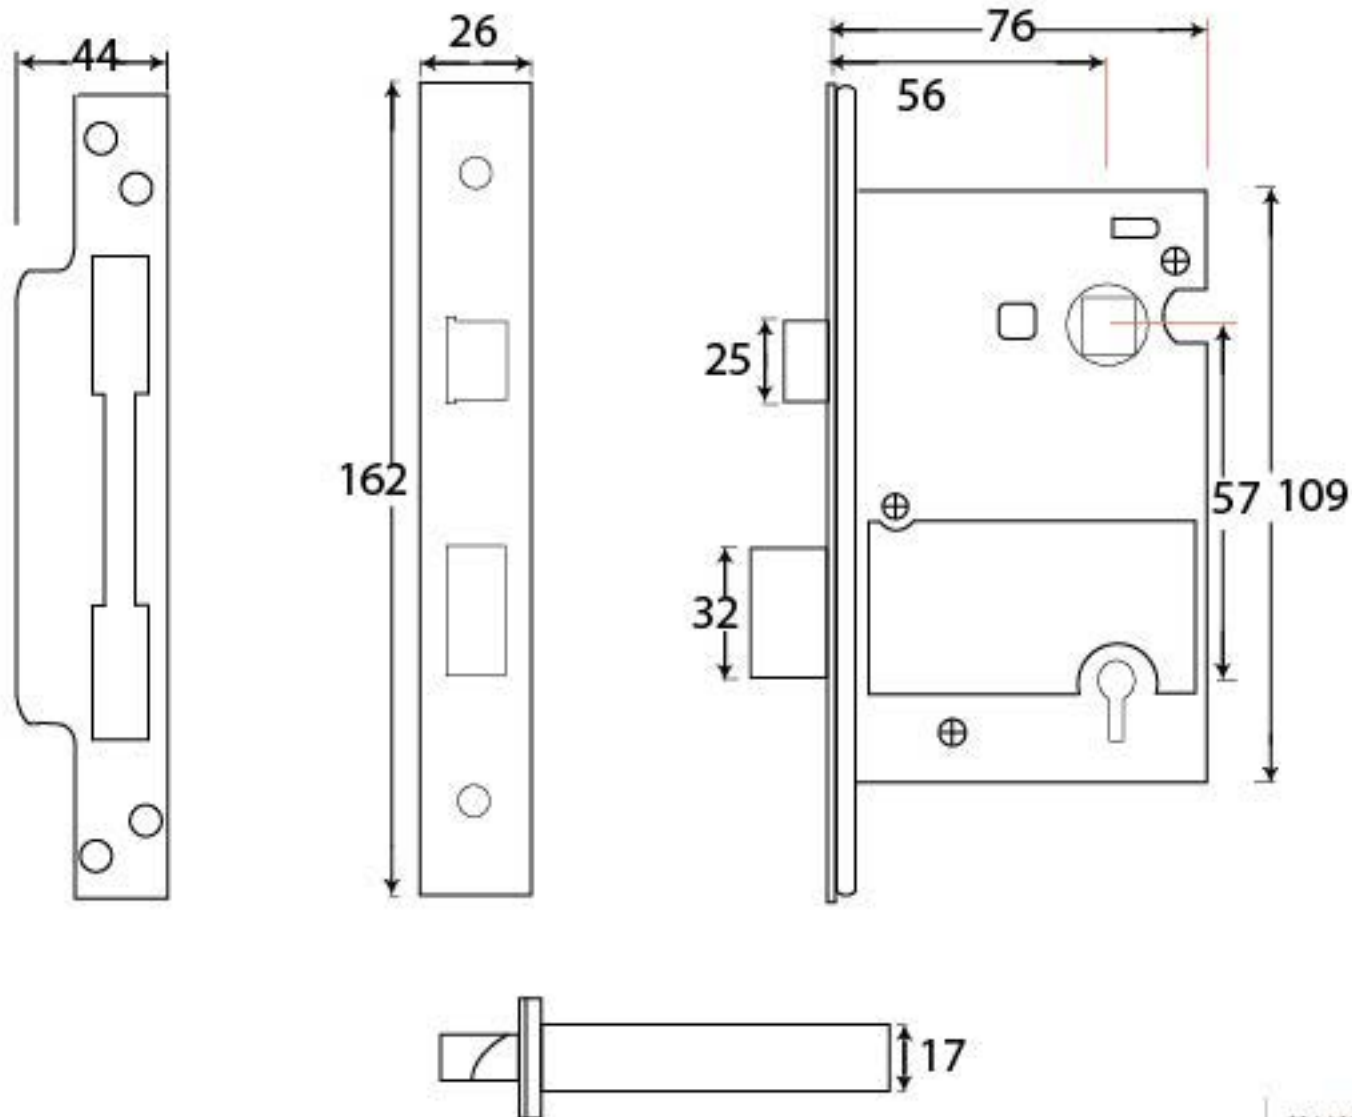

PRODUCT CODE 90053

HANDFORGED
TRADITIONAL
IRON MONGERY

Due to the hand crafted nature of our products all measurements are approximate and should be used as a guide only