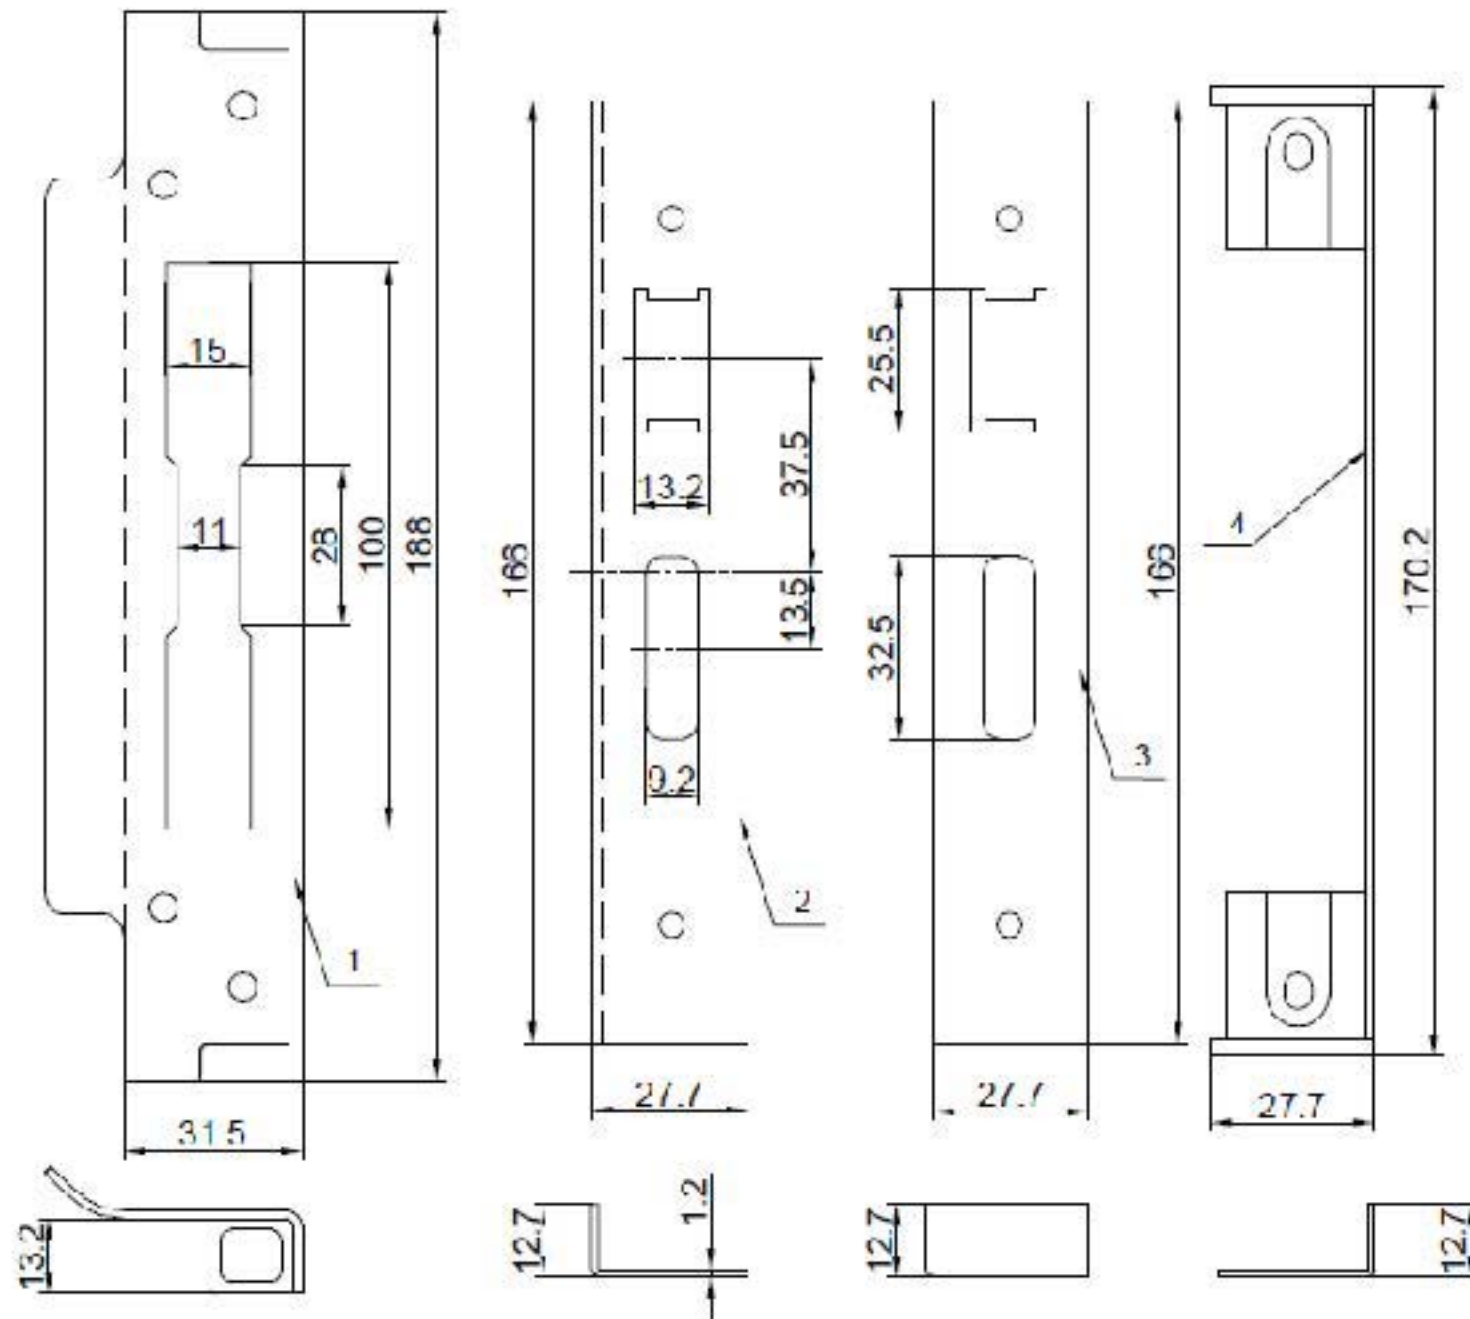

PRODUCT CODE 90054

- 1. = Striker
- 2. = Left Forend
- 3. = Right Forend
- 4. = Support

HANDFORGED
TRADITIONAL
IRON MONGERY

Due to the hand crafted nature of our products all measurements are approximate and should be used as a guide only