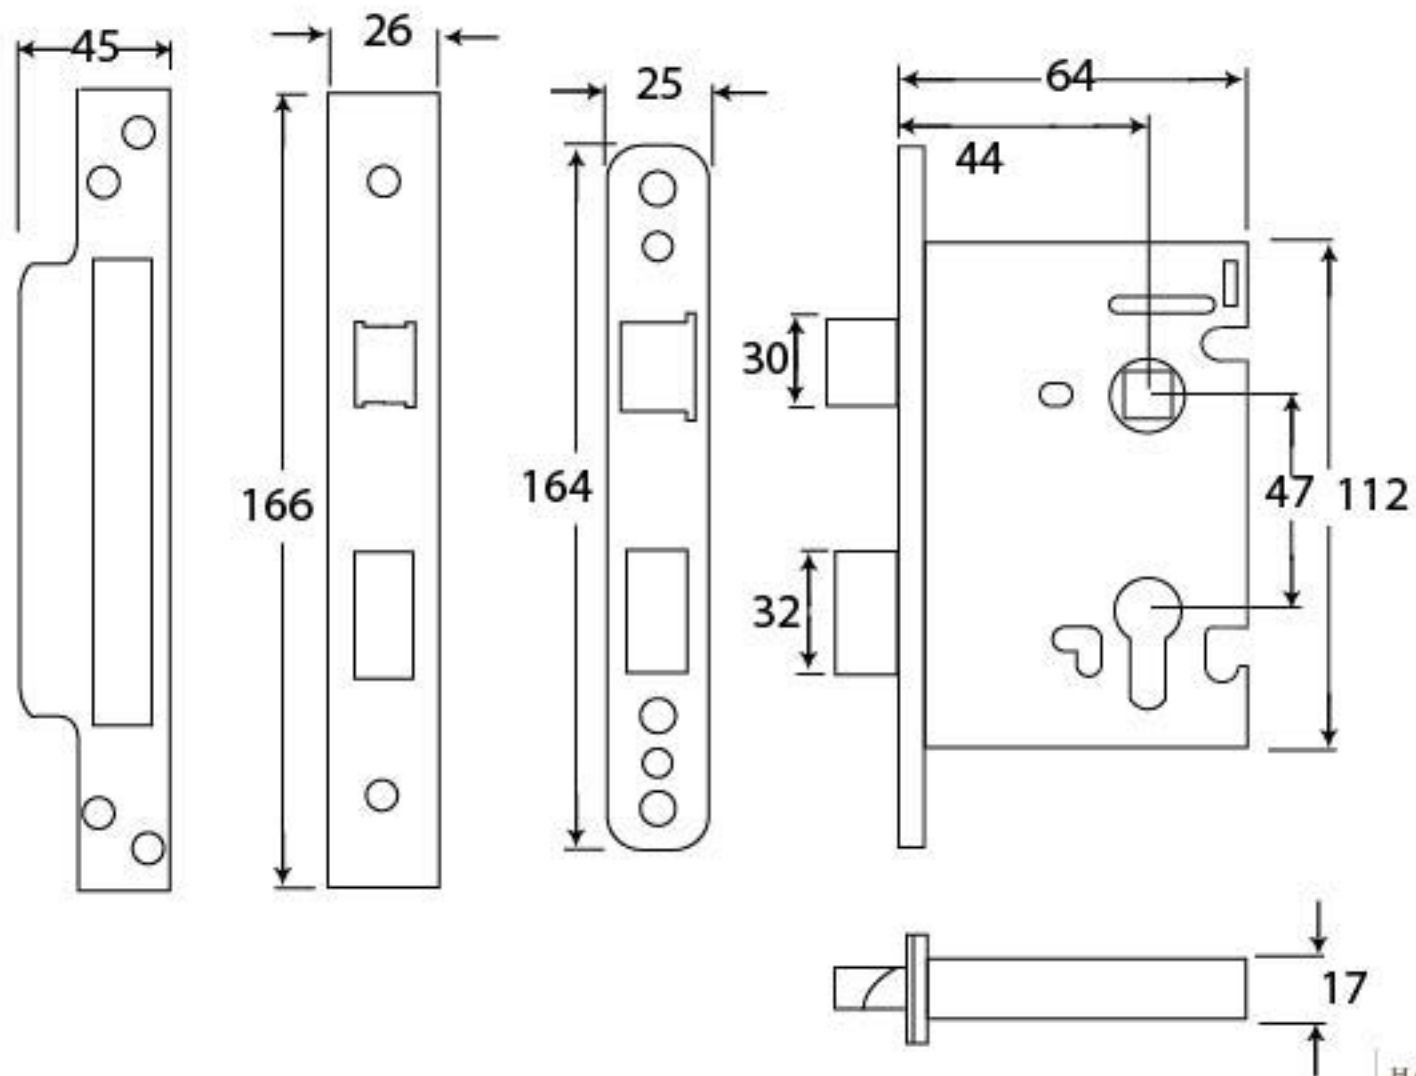

PRODUCT CODE 90055

HANDFORGED
TRADITIONAL
IRON MONGERY

Due to the hand crafted nature of our products all measurements are approximate and should be used as a guide only