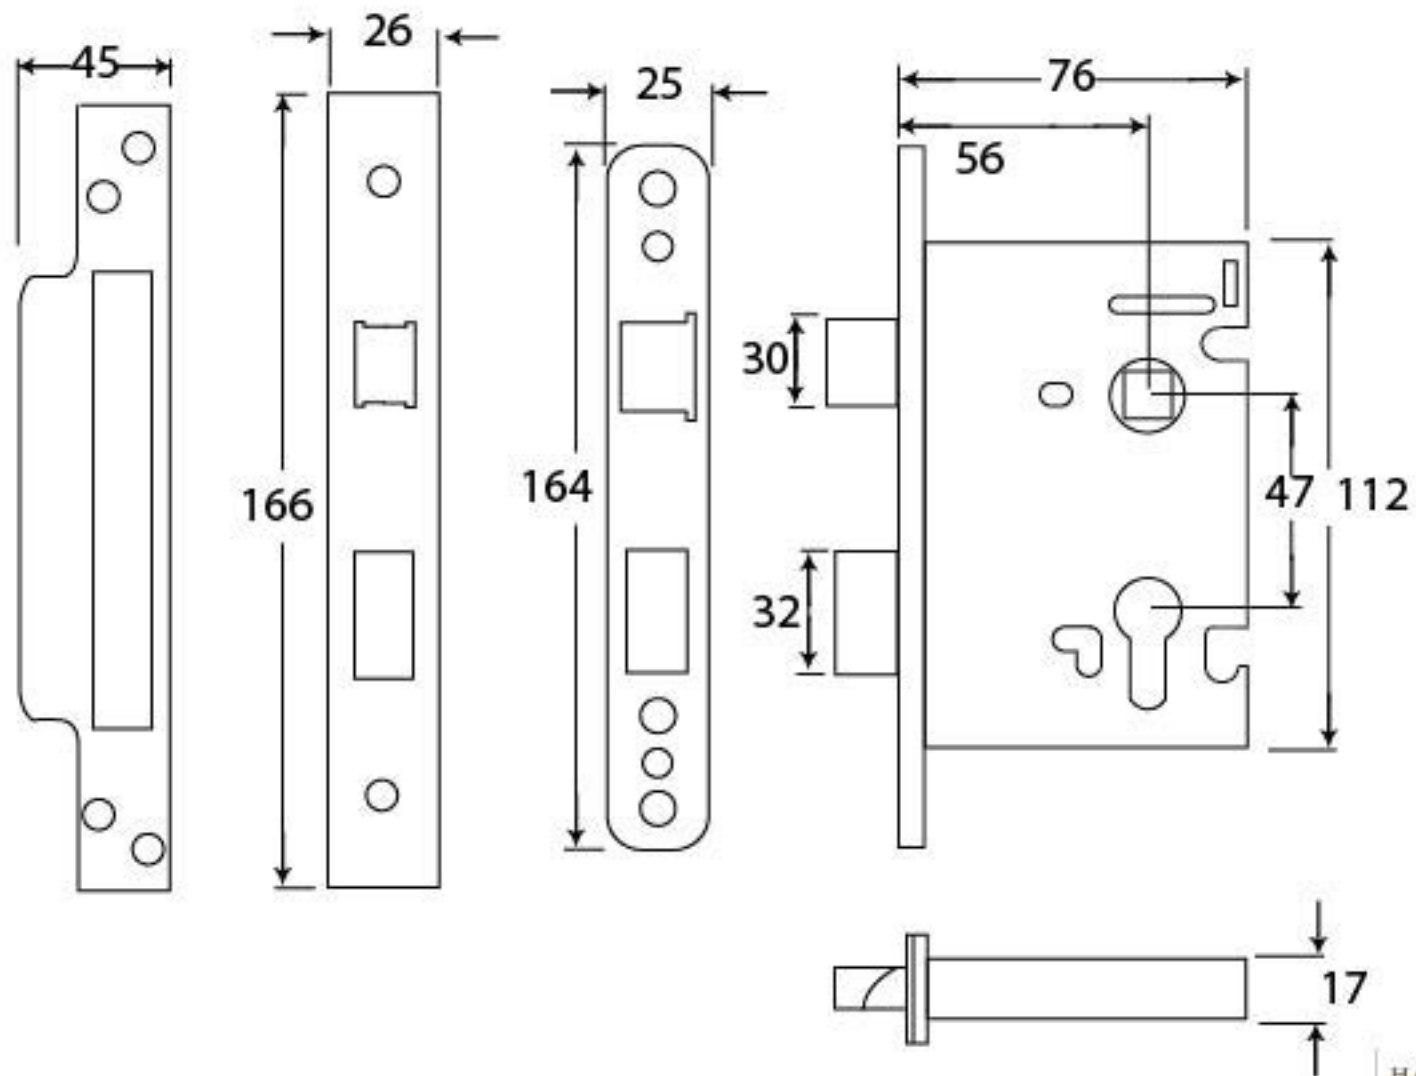

PRODUCT CODE 90056

HANDFORGED
TRADITIONAL
IRON MONGERY

Due to the hand crafted nature of our products all measurements are approximate and should be used as a guide only