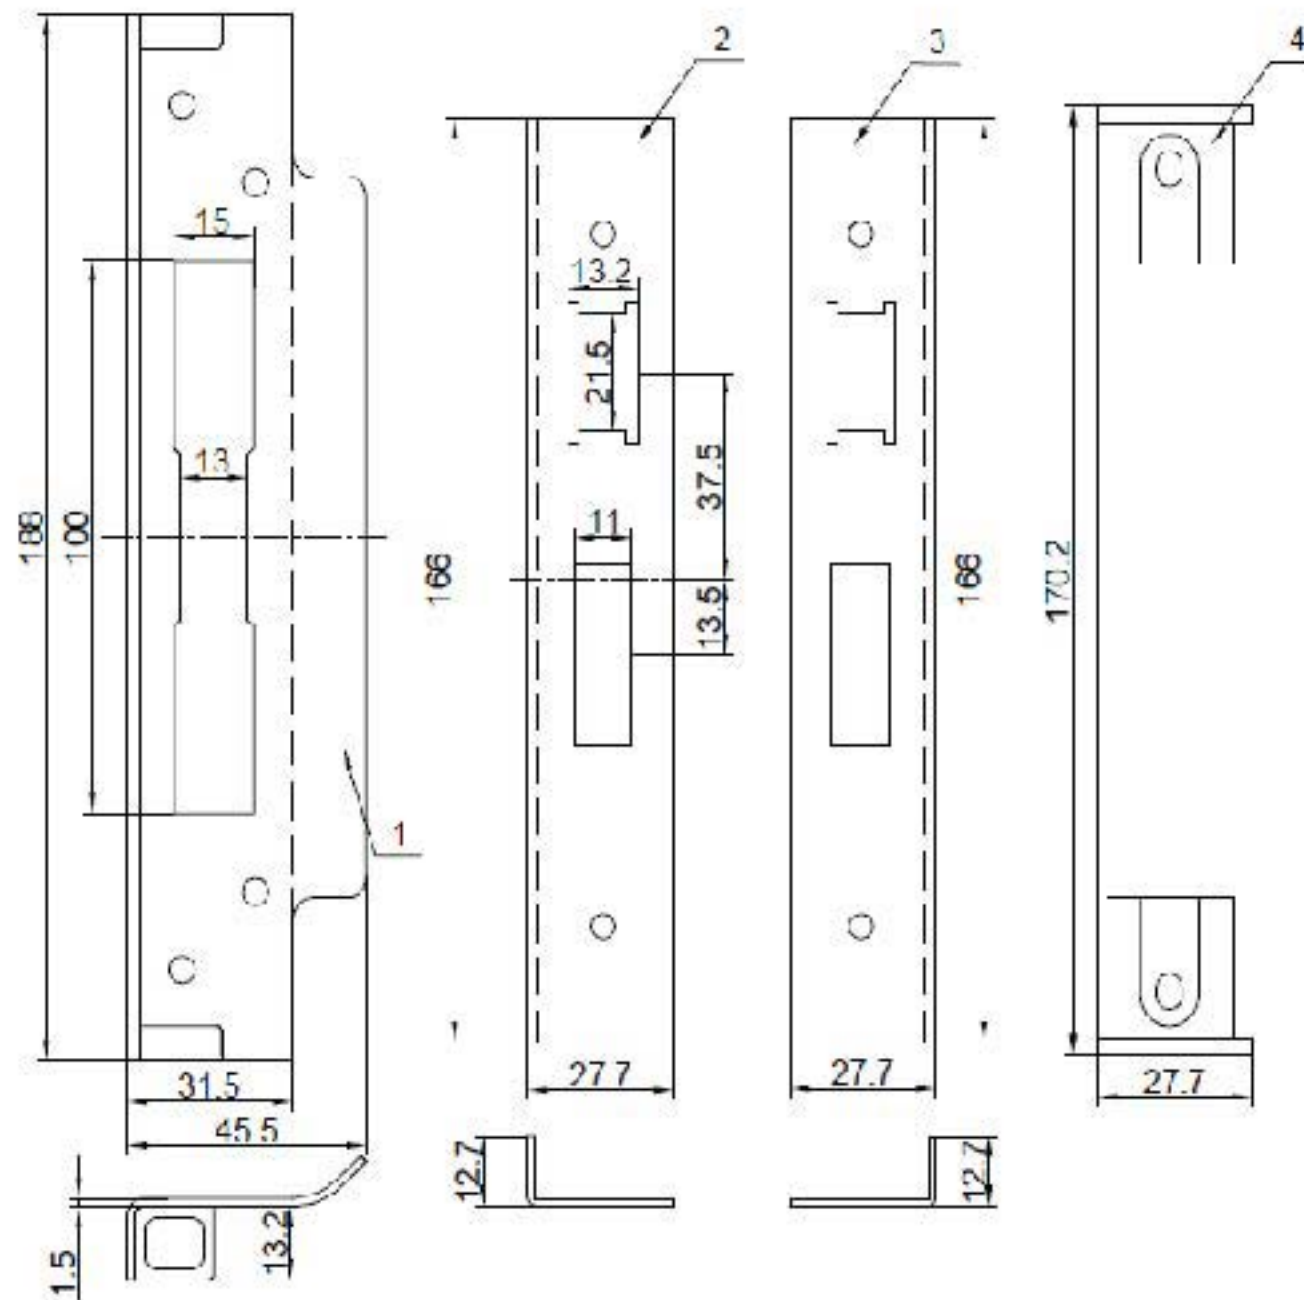

# PRODUCT CODE 90057

- 1. = Striker
- 2. = Left Forend
- 3. = Right Forend
- 4. = Support

HANDFORGED  
TRADITIONAL  
IRON MONGERY

Due to the hand crafted nature of our products all measurements are approximate and should be used as a guide only