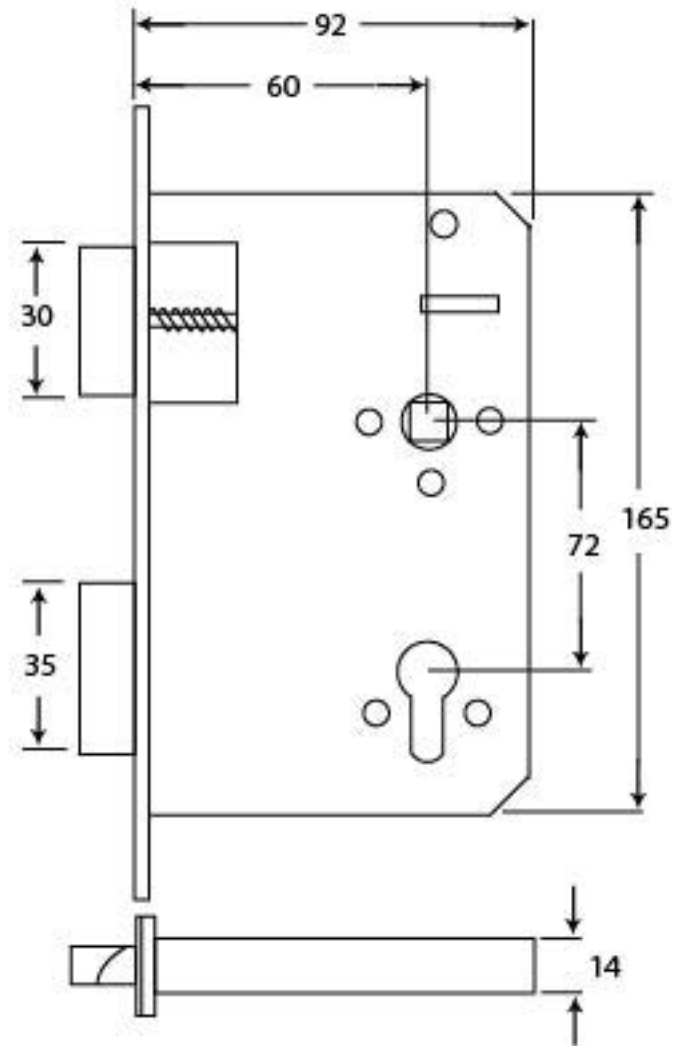

PRODUCT CODE 90058

HANDFORGED
TRADITIONAL
IRON MONGERY

Due to the hand crafted nature of our products all measurements are approximate and should be used as a guide only