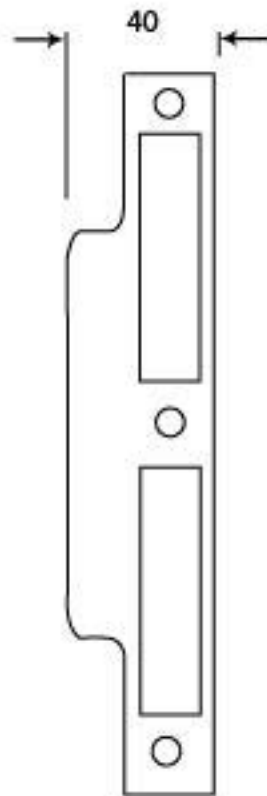

PRODUCT CODE 90058

HANDFORGED
TRADITIONAL
IRON MONGERY

Due to the hand crafted nature of our products all measurements are approximate and should be used as a guide only