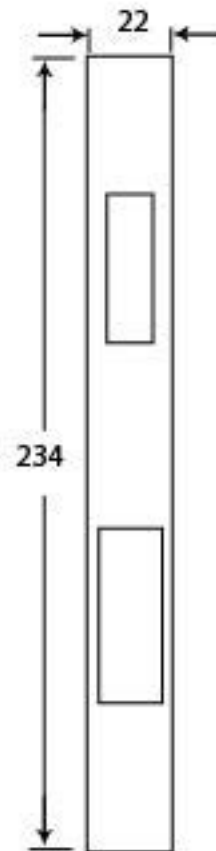

PRODUCT CODE 90058

HANDFORGED
TRADITIONAL
IRON MONGERY

Due to the hand crafted nature of our products all measurements are approximate and should be used as a guide only