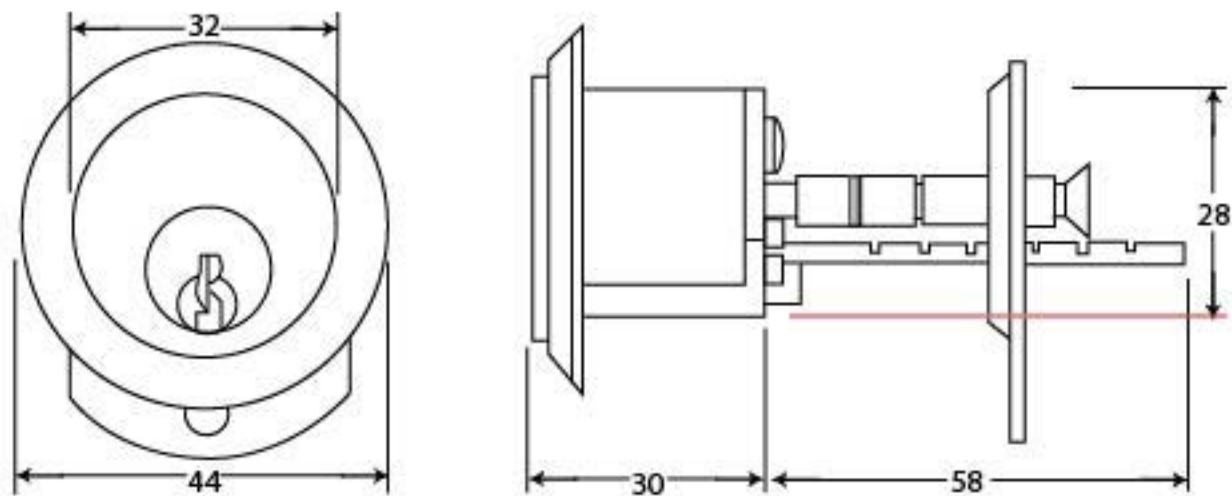

PRODUCT CODE 90060

HANDFORGED
TRADITIONAL
IRON MONGERY

Due to the hand crafted nature of our products all measurements are approximate and should be used as a guide only