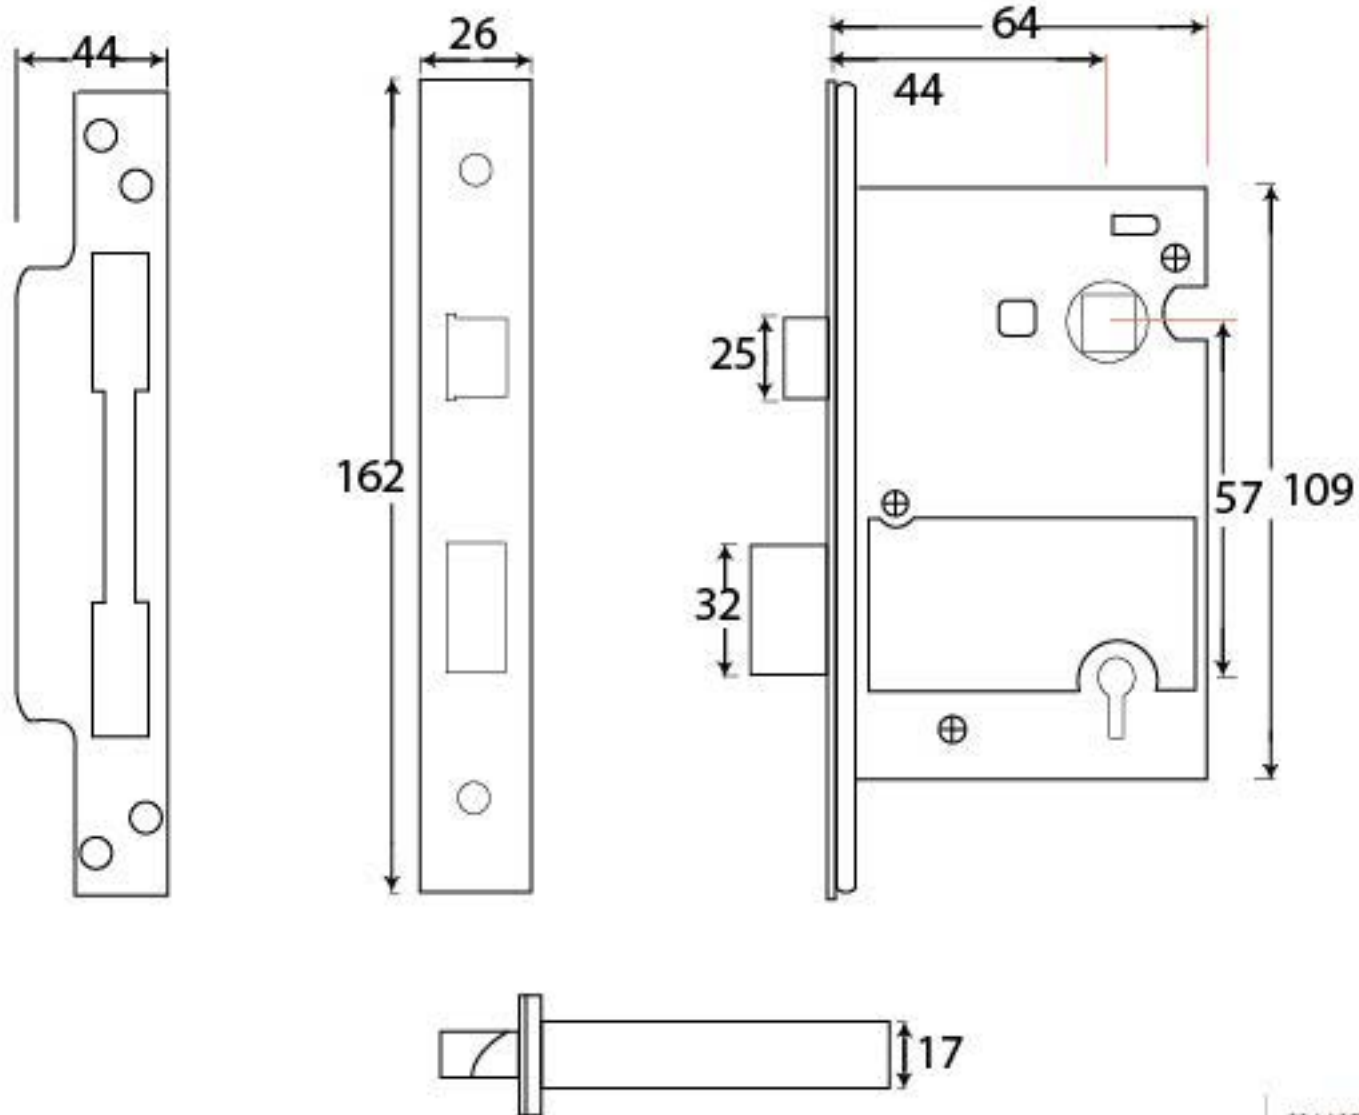

PRODUCT CODE 90061

HANDFORGED  
TRADITIONAL  
IRON MONGERY

Due to the hand crafted nature of our products all measurements are approximate and should be used as a guide only