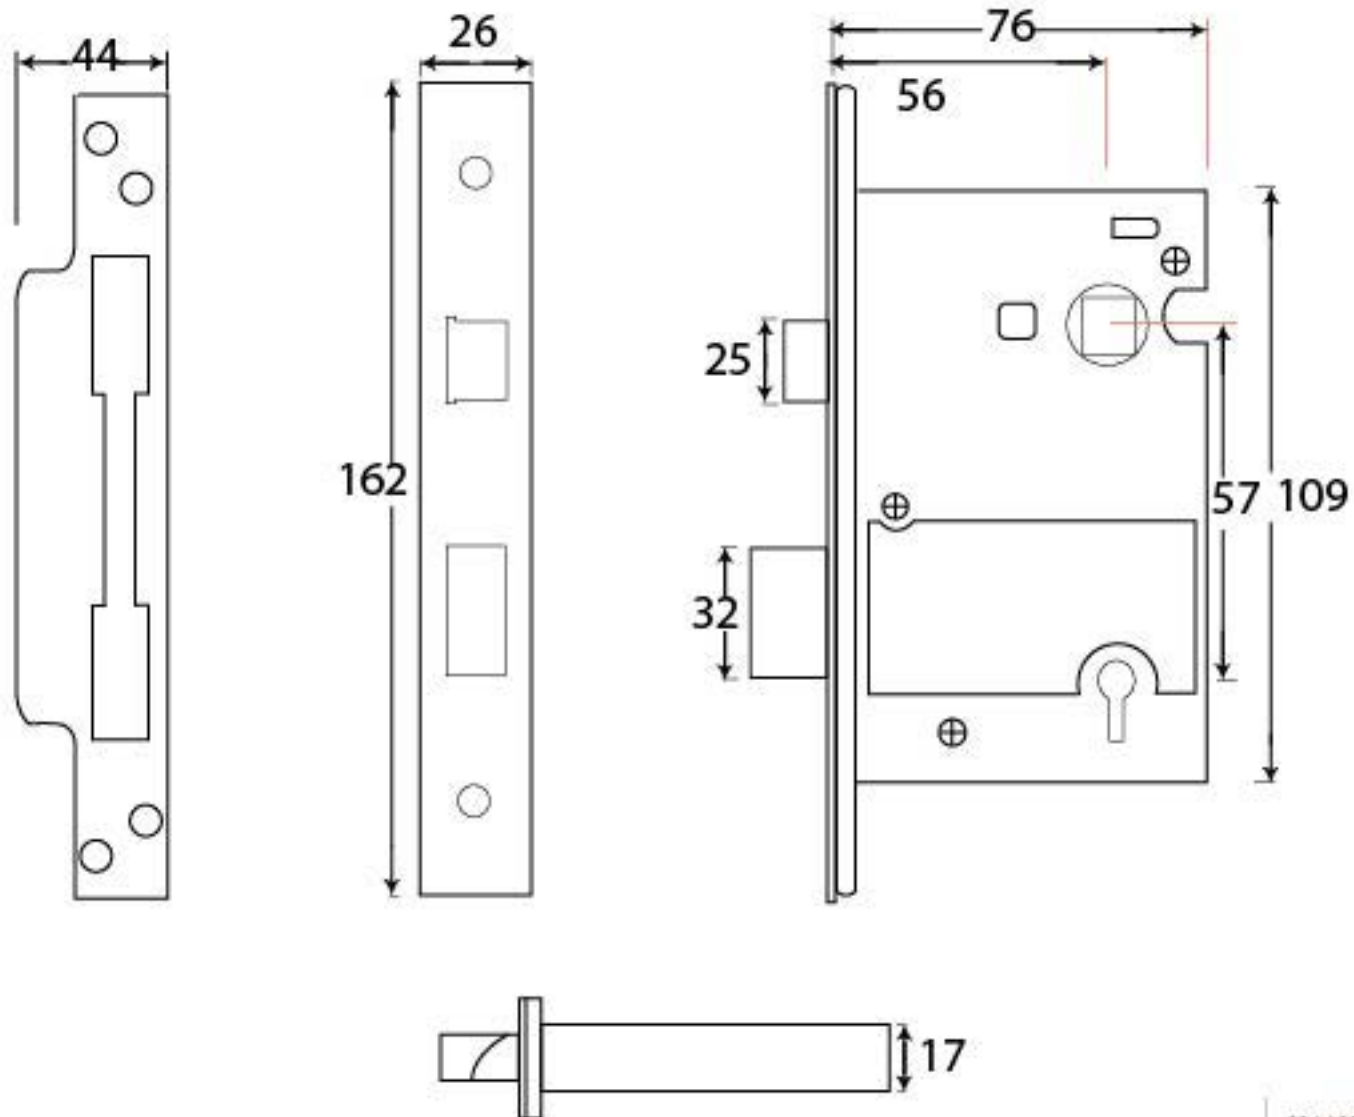

PRODUCT CODE 90062

HANDFORGED
TRADITIONAL
IRON MONGERY

Due to the hand crafted nature of our products all measurements are approximate and should be used as a guide only