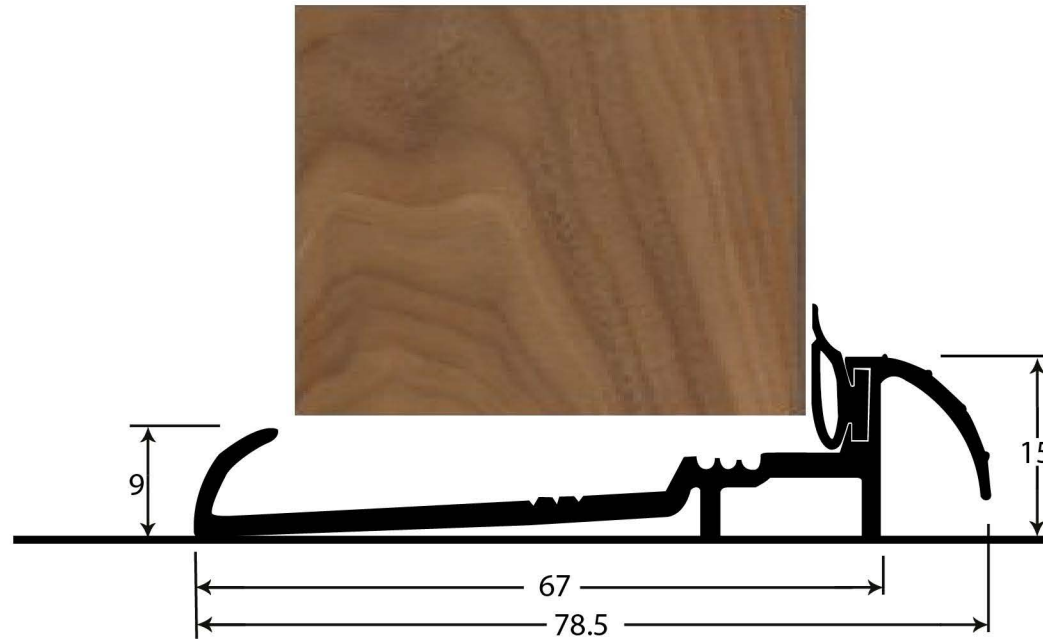

PRODUCT CODE 90124

HANDFORGED
TRADITIONAL
IRONMONGERY

Due to the hand crafted nature of our products all measurements are approximate and should be used as a guide only