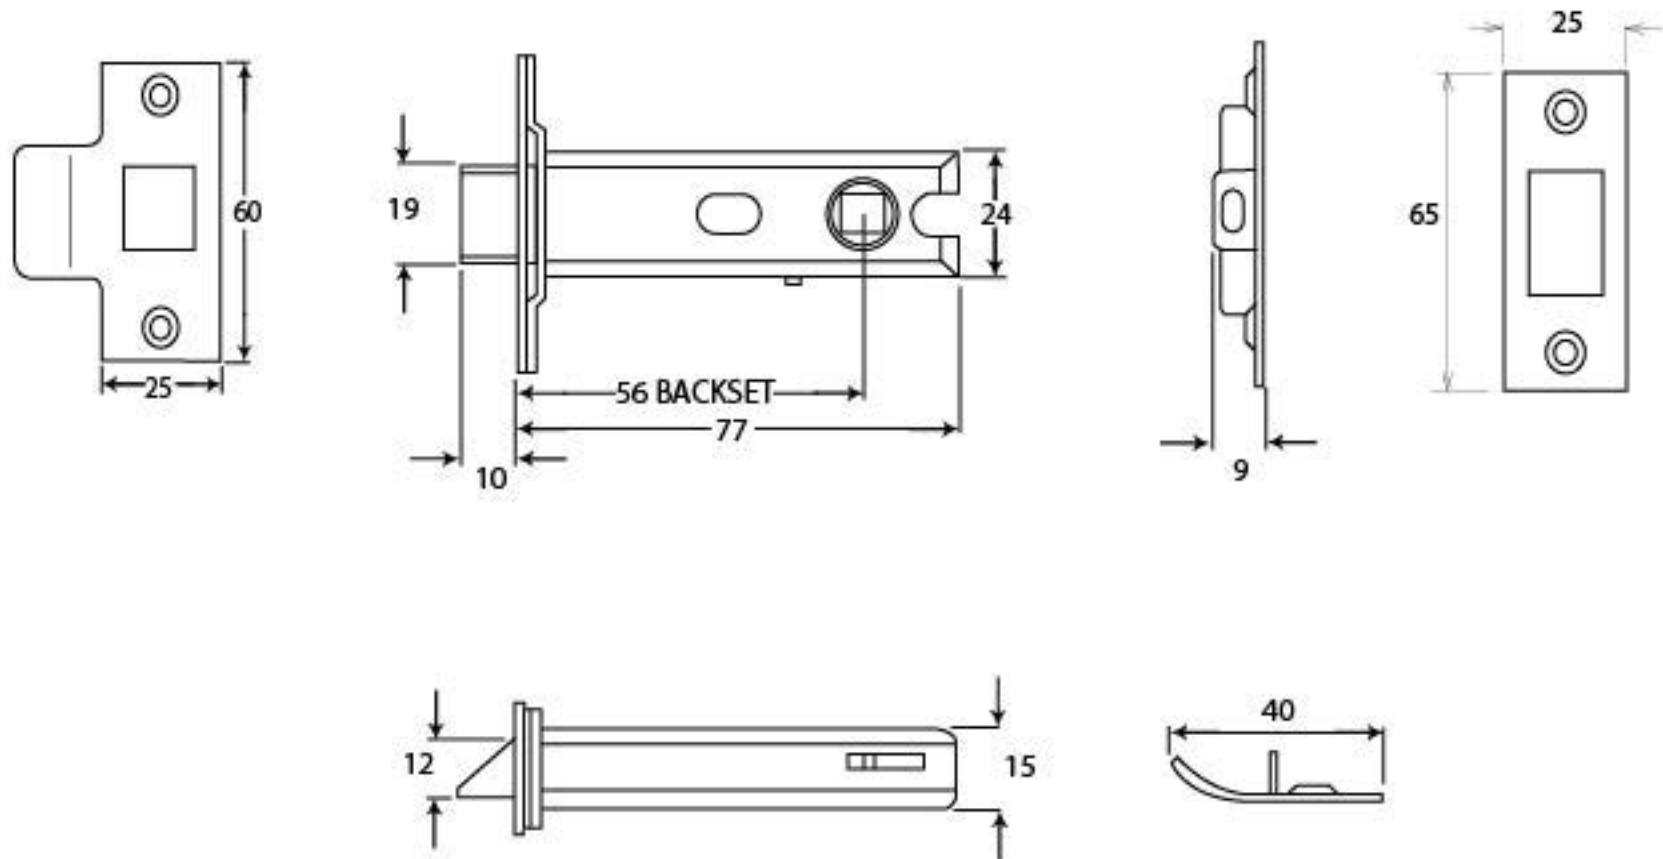

PRODUCT CODE 90125

HANDFORGED  
TRADITIONAL  
IRON MONGERY

Due to the hand crafted nature of our products all measurements are approximate and should be used as a guide only