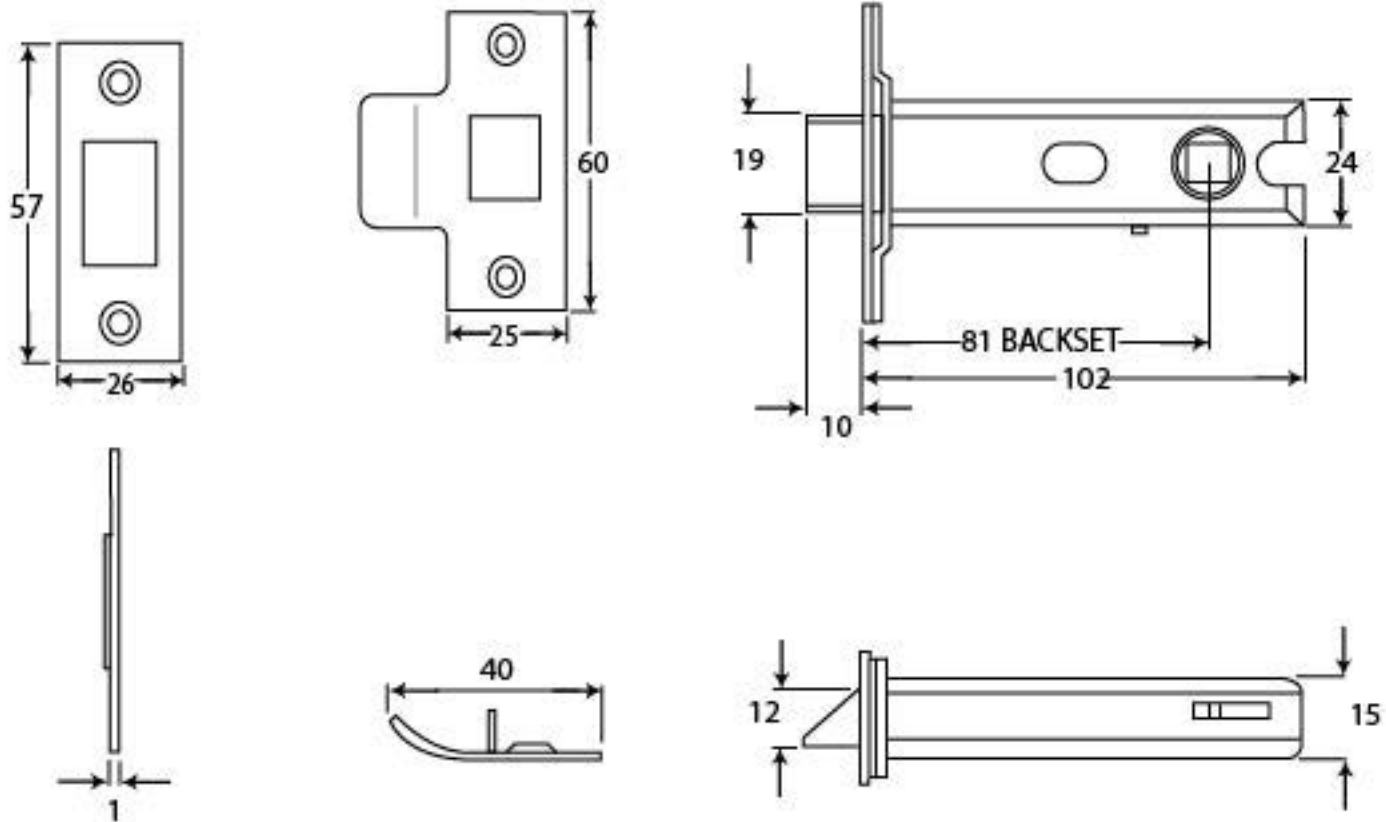

PRODUCT CODE 90127

HANDFORGED  
TRADITIONAL  
IRON MONGERY

Due to the hand crafted nature of our products all measurements are approximate and should be used as a guide only