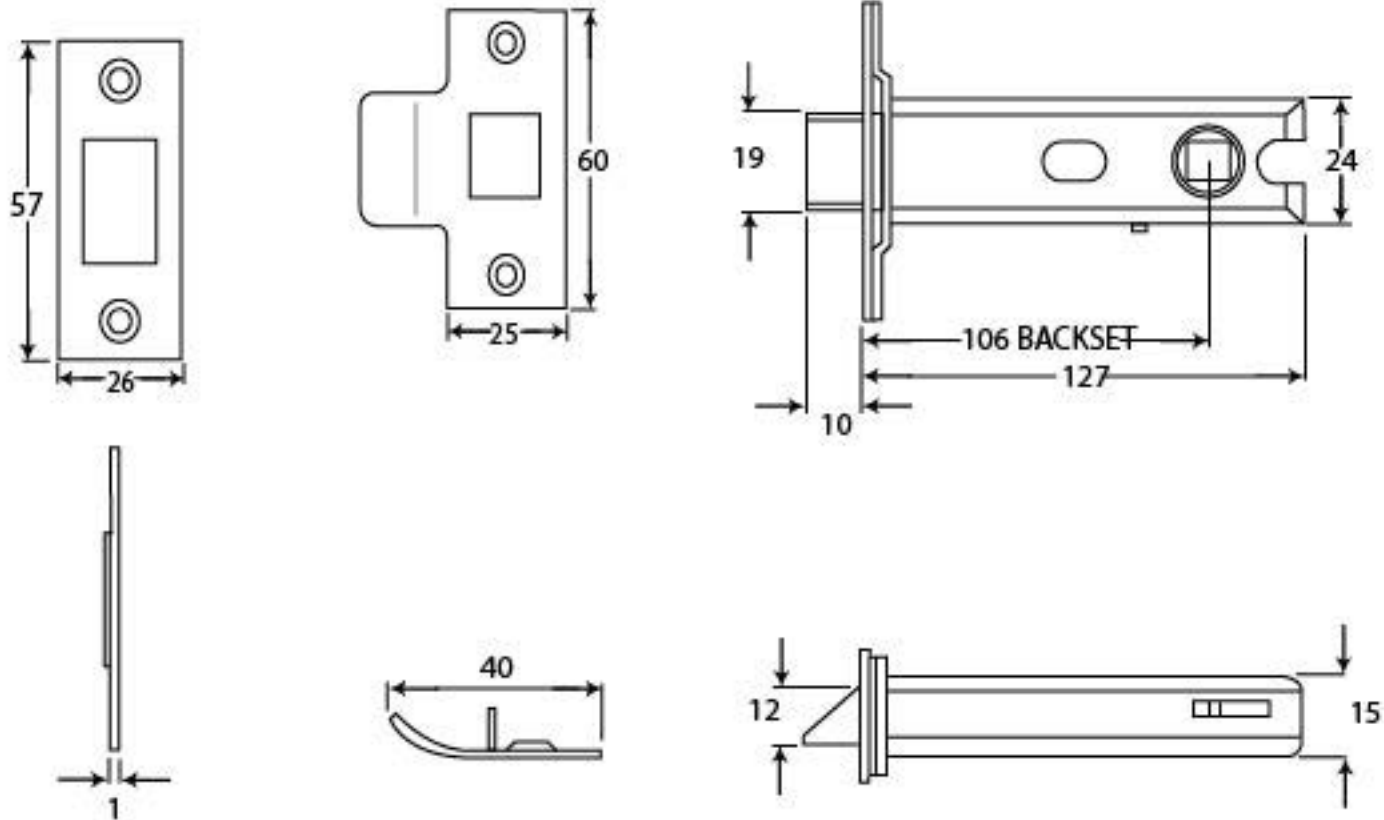

PRODUCT CODE 90128

HANDFORGED
TRADITIONAL
IRON MONGERY

Due to the hand crafted nature of our products all measurements are approximate and should be used as a guide only