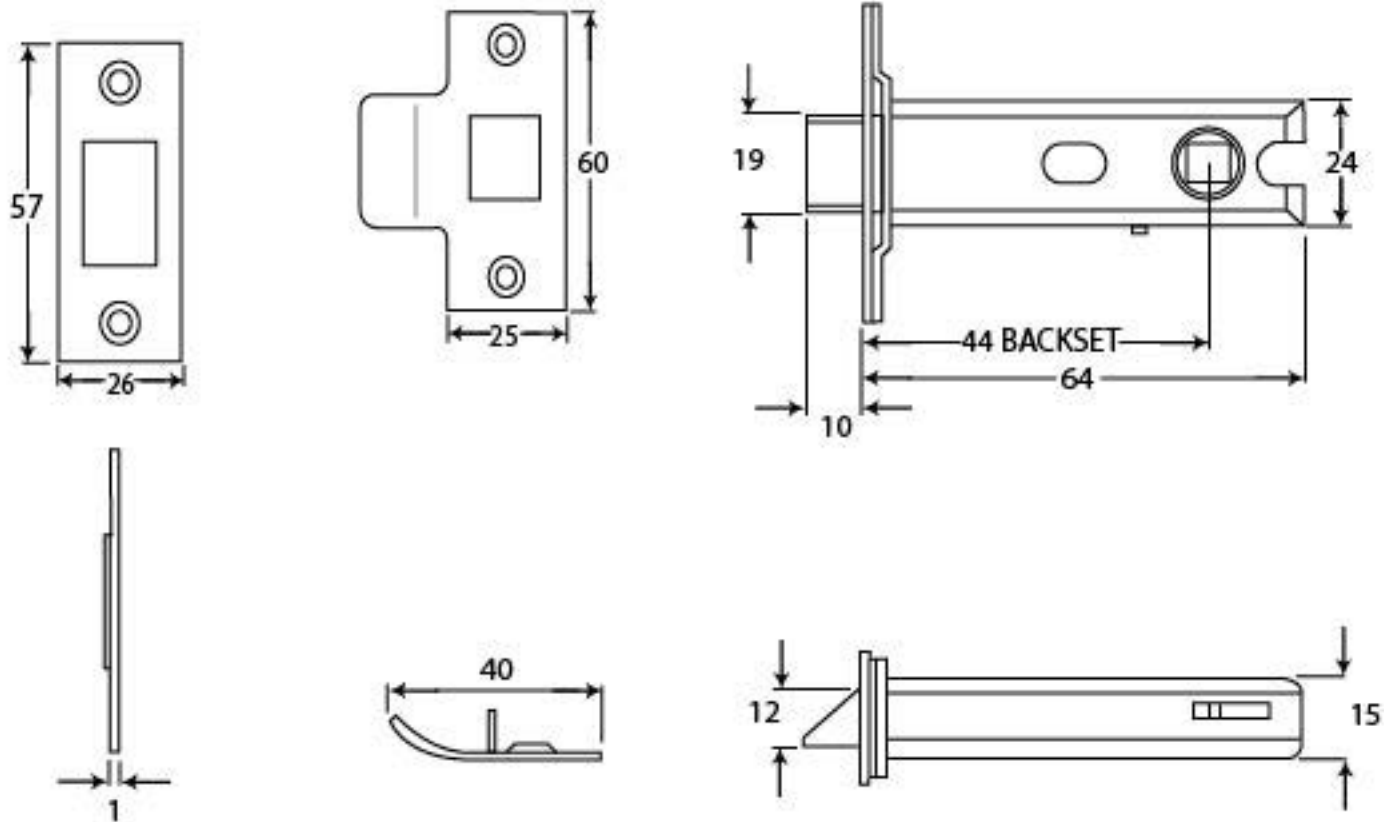

PRODUCT CODE 90129

HANDFORGED  
TRADITIONAL  
IRON MONGERY

Due to the hand crafted nature of our products all measurements are approximate and should be used as a guide only