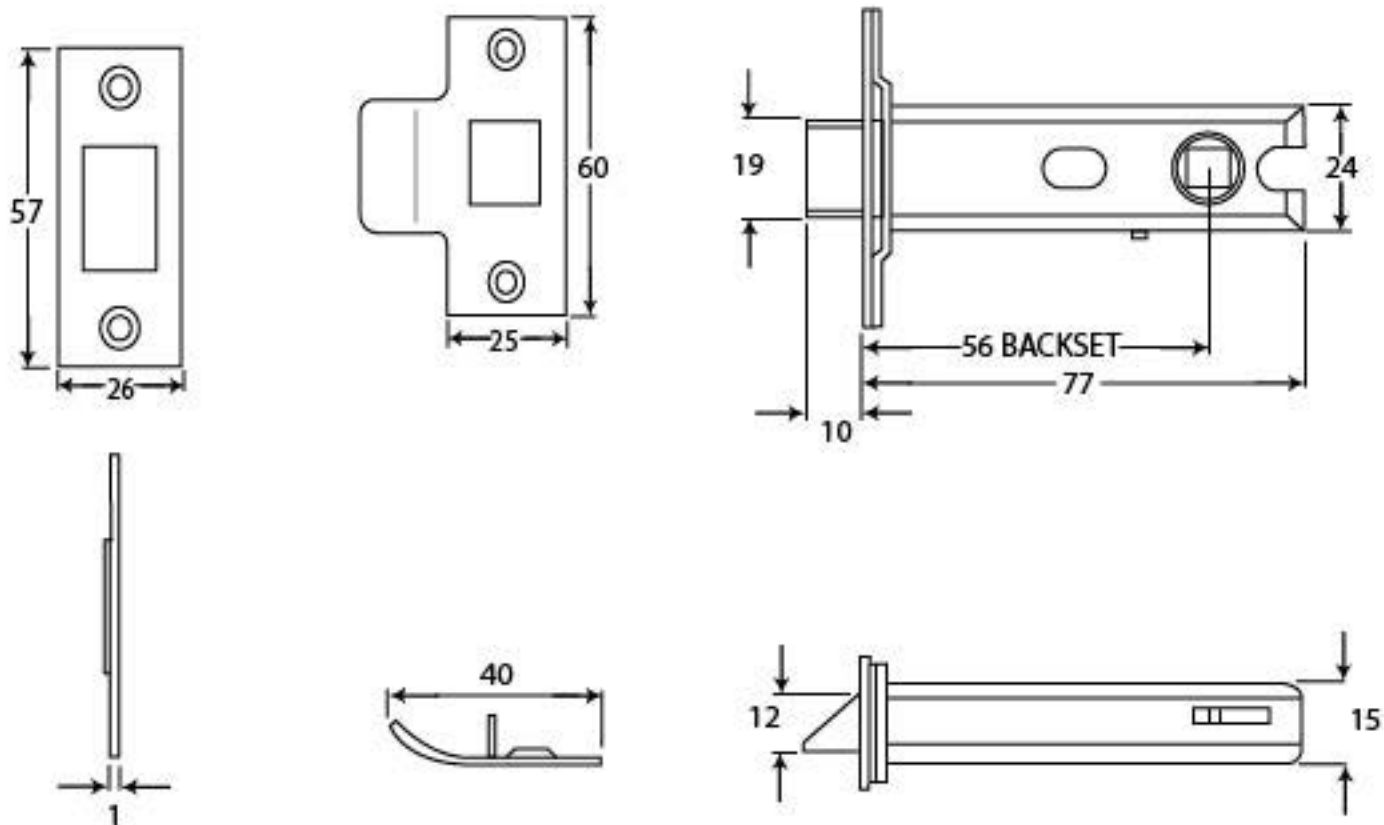

PRODUCT CODE 90130

HANDFORGED
TRADITIONAL
IRON MONGERY

Due to the hand crafted nature of our products all measurements are approximate and should be used as a guide only