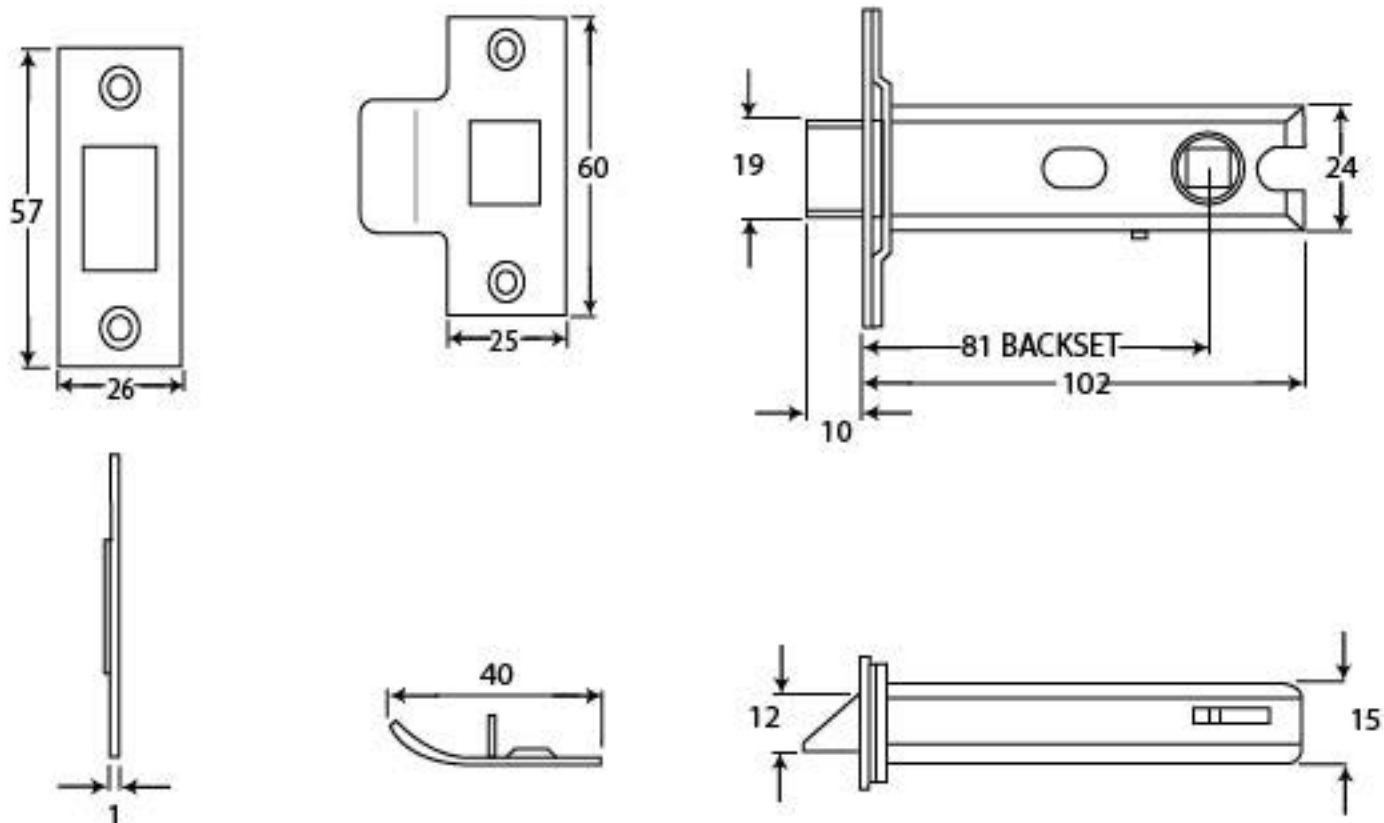

PRODUCT CODE 90131

HANDFORGED
TRADITIONAL
IRON MONGERY

Due to the hand crafted nature of our products all measurements are approximate and should be used as a guide only